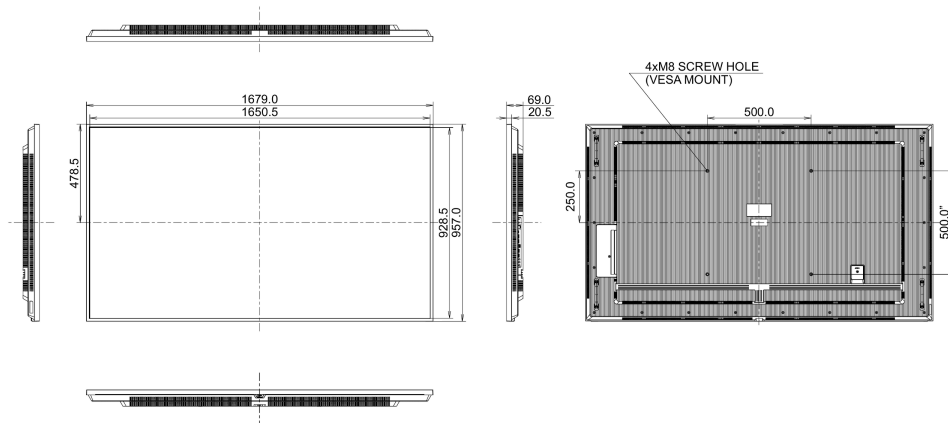

REACH SVHC above 0.1%: Lead, Lead monoxide

09 DIMENSIONS / WEIGHT

Product dimensions 1679 x 957.1 x 68.8mm
W x H x D

Box dimensions W x 1840 x 1112 x 177mm
H x D

Weight (without box) 27.7kg

Weight (with box) 39.1kg

EAN code 4948570125333