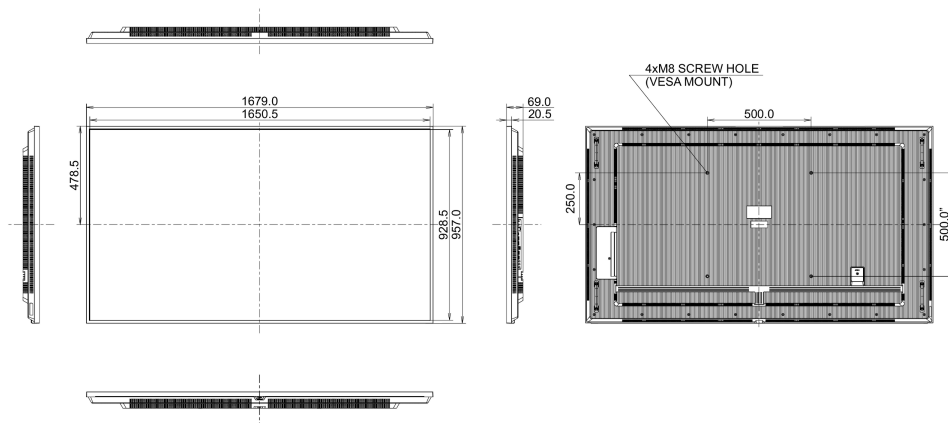

09 DIMENSIONS / WEIGHT

Product dimensions 1679 x 957.1 x 68.8mm  
W x H x D

Box dimensions W x 1840 x 1112 x 177mm  
H x D

Weight (without box) 27.7kg

Weight (with box) 39.1kg

EAN code 4948570125333

All trademarks and registered trademarks acknowledged. E & O E. Specification subject to change without notice. All LCD's comply with ISO-9241-307:2008 in connection with pixel defects. © IYAMA CORPORATION. ALL RIGHTS RESERVED