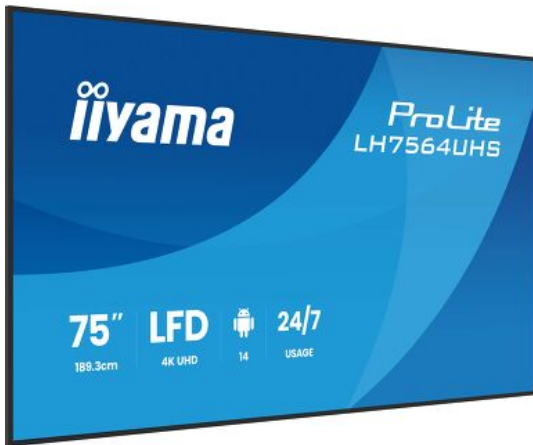

09 DIMENSIONS / WEIGHT

Product dimensions 1679 x 957.1 x 68.8mm  
W x H x D

Box dimensions W x 1840 x 1112 x 177mm  
H x D

Weight (without box) 27.7kg

Weight (with box) 39.1kg

EAN code 4948570125333

All trademarks and registered trademarks acknowledged. E & O E. Specification subject to change without notice. All LCD's comply with ISO-9241-307:2008 in connection with pixel defects. © IYAMA CORPORATION. ALL RIGHTS RESERVED