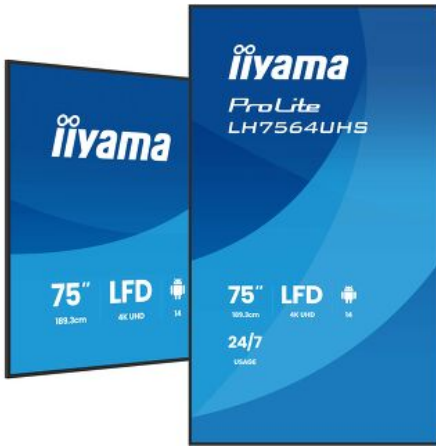

09 DIMENSIONS / WEIGHT

Product dimensions 1679 x 957.1 x 68.8mm  
W x H x D

Box dimensions W x 1840 x 1112 x 177mm  
H x D

Weight (without box) 27.7kg

Weight (with box) 39.1kg

EAN code 4948570125333

All trademarks and registered trademarks acknowledged. E & O E. Specification subject to change without notice. All LCD's comply with ISO-9241-307:2008 in connection with pixel defects. © IYAMA CORPORATION. ALL RIGHTS RESERVED