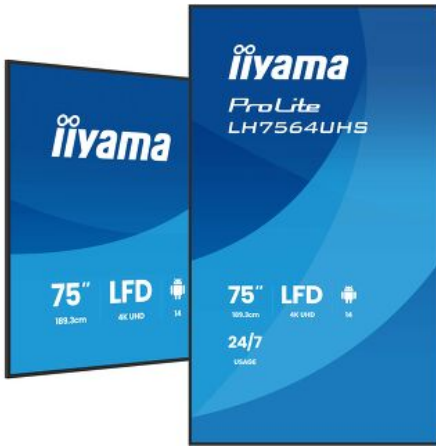

09 DIMENSIONS / WEIGHT

Product dimensions 1679 x 957.1 x 68.8mm  
W x H x D

Box dimensions W x 1840 x 1112 x 177mm  
H x D

Weight (without box) 27.7kg

Weight (with box) 39.1kg

EAN code 4948570125333

All trademarks and registered trademarks acknowledged. E & O E. Specification subject to change without notice. All LCD's comply with ISO-9241-307:2008 in connection with pixel defects. © IIYAMA CORPORATION. ALL RIGHTS RESERVED