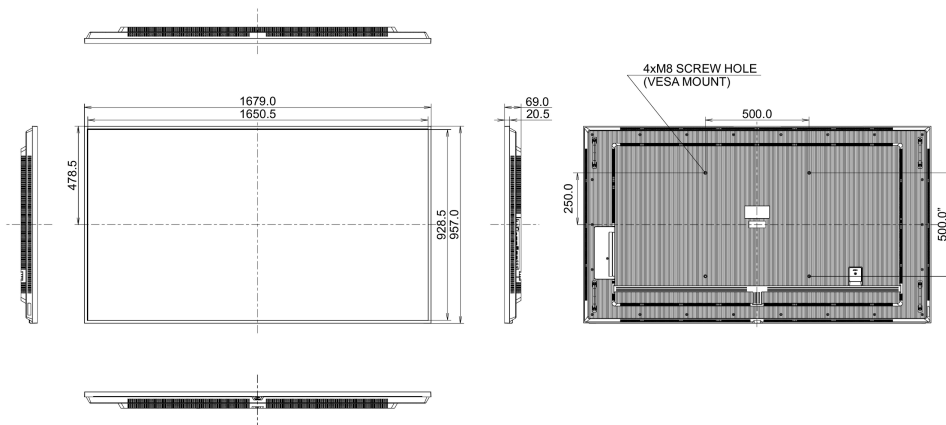

09 DIMENSIONS / WEIGHT

Product dimensions 1679 x 957.1 x 68.8mm  
W x H x D

Box dimensions W x 1840 x 1112 x 177mm  
H x D

Weight (without box) 27.7kg

Weight (with box) 39.1kg

EAN code 4948570125333

All trademarks and registered trademarks acknowledged. E & O E. Specification subject to change without notice. All LCD's comply with ISO-9241-307:2008 in connection with pixel defects. © IIYAMA CORPORATION. ALL RIGHTS RESERVED