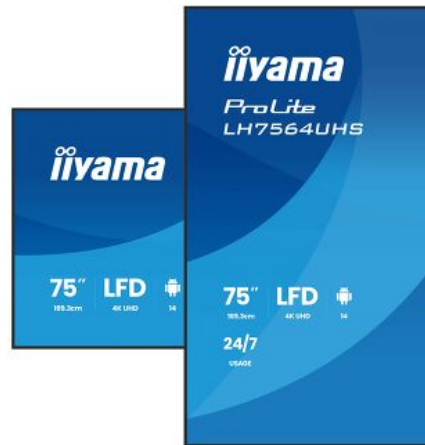

09 DIMENSIONS / WEIGHT

Product dimensions 1679 x 957.1 x 68.8mm  
W x H x D

Box dimensions W x 1840 x 1112 x 177mm  
H x D

Weight (without box) 27.7kg

Weight (with box) 39.1kg

EAN code 4948570125333

All trademarks and registered trademarks acknowledged. E & O E. Specification subject to change without notice. All LCD's comply with ISO-9241-307:2008 in connection with pixel defects. © IIYAMA CORPORATION. ALL RIGHTS RESERVED