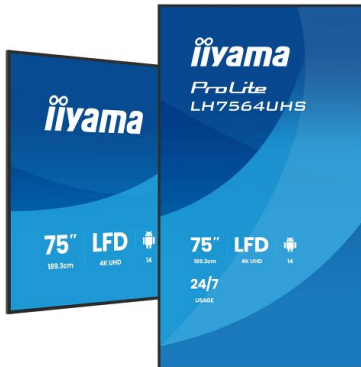

LFD - SIGNAGE DISPLAYS

INFORMATION

**75" 4K UHD Most powerful professional digital signage display with advanced control and connectivity options**

The ProLite LH7564UHS-B1AG is a 75" 4K UHD digital signage powerhouse designed to elevate your business's visual communication. With Android 14 OS, [iiSignage<sup>2</sup>](#) (CMS), [iiControl](#) (DMS) and [iiShare](#) (Wireless Presentation), managing content is effortless. It's WiFi enabled for remote content delivery and offers reliable 24/7 operation. Perfect for retail, corporate, hospitality, or restaurant settings, this display ensures a captivating audience experience with its versatile design and high brightness.

### 01 DISPLAY CHARACTERISTICS

<b>Design</b>	Thin bezel
<b>Diagonal</b>	75", 189.5cm
<b>Panel</b>	VA, Anti-Glare coated glass, matte finish, haze 25%
<b>Native resolution</b>	3840 x 2160 @60Hz (8.3 MegaPixels 4K UHD)
<b>Aspect ratio</b>	16:9
<b>Panel brightness</b>	500 cd/m <sup>2</sup>
<b>Static contrast</b>	5000:1
<b>Response time (GTG)</b>	6.5ms
<b>Viewing zone</b>	horizontal/vertical: 178°/178°, right/left: 89°/89°, up/down: 89°/89°
<b>Colour support</b>	1.07G (8 Bits+FRC) (NTSC 72%)
<b>Horizontal Sync</b>	57 - 62kHz
<b>Viewable area W x H</b>	1650.2 x 928.3mm, 65 x 36.6"
<b>Bezel width (sides, top, bottom)</b>	12.8mm, 12.8mm, 12.8mm
<b>Pixel pitch</b>	0.430mm
<b>Bezel colour and finish</b>	black, matte