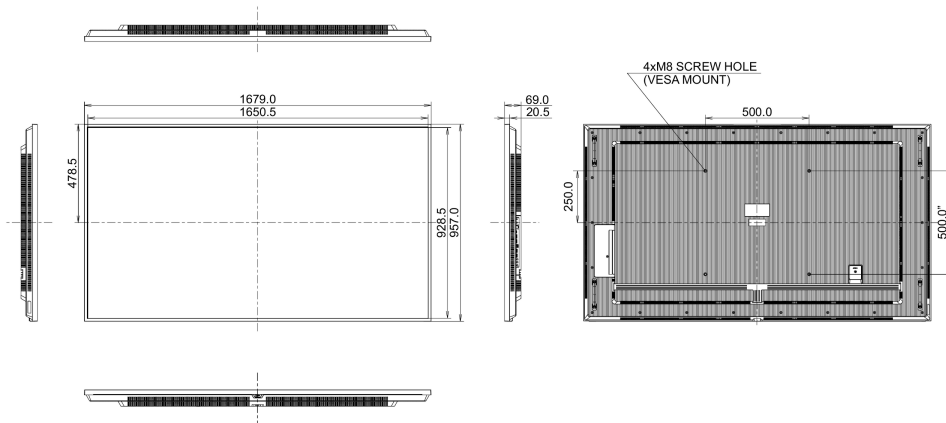

REACH SVHC above 0.1%: Lead, Lead monoxide

09 DIMENSIONS / WEIGHT

Product dimensions 1679 x 957.1 x 68.8mm
W x H x D

Box dimensions W x 1840 x 1112 x 177mm
H x D

Weight (without box) 27.7kg

Weight (with box) 39.1kg

EAN code 4948570125333