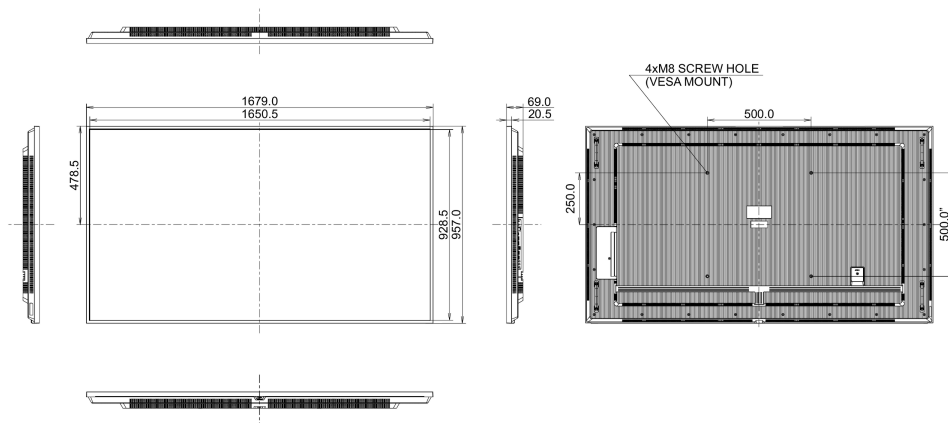

REACH SVHC above 0.1%: Lead, Lead monoxide

09 DIMENSIONS / WEIGHT

Product dimensions 1679 x 957.1 x 68.8mm
W x H x D

Box dimensions W x 1840 x 1112 x 177mm
H x D

Weight (without box) 27.7kg

Weight (with box) 39.1kg

EAN code 4948570125333