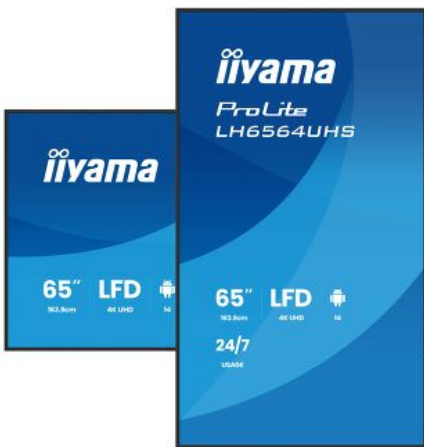

09 DIMENSIONS / WEIGHT

Product dimensions W x H x D	1457.7 x 832.4 x 68.8mm
Box dimensions W x H x D	1640 x 990 x 164mm
Weight (without box)	17.7kg
Weight (with box)	27.5kg
EAN code	4948570125326

All trademarks and registered trademarks acknowledged. E & O E. Specification subject to change without notice. All LCD's comply with ISO-9241-307:2008 in connection with pixel defects. © IYAMA CORPORATION. ALL RIGHTS RESERVED