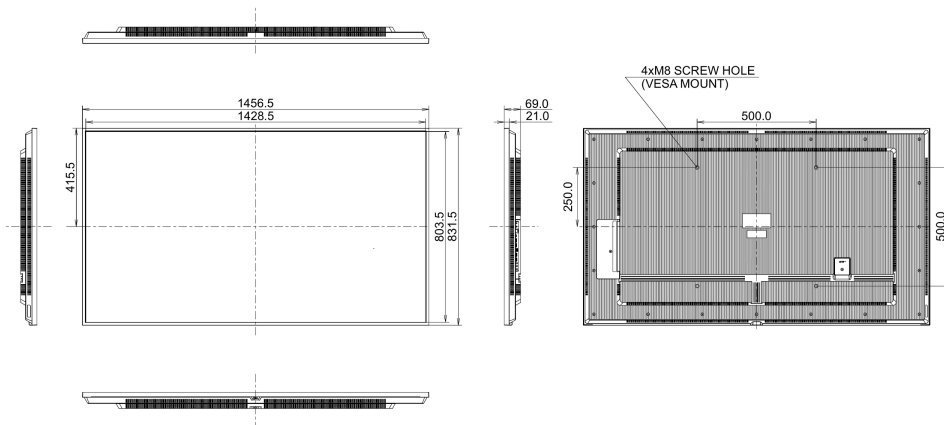

09 DIMENSIONS / WEIGHT

Product dimensions W x H x D	1457.7 x 832.4 x 68.8mm
Box dimensions W x H x D	1640 x 990 x 164mm
Weight (without box)	17.7kg
Weight (with box)	27.5kg
EAN code	4948570125326

All trademarks and registered trademarks acknowledged. E & O E. Specification subject to change without notice. All LCD's comply with ISO-9241-307:2008 in connection with pixel defects. © IYAMA CORPORATION. ALL RIGHTS RESERVED