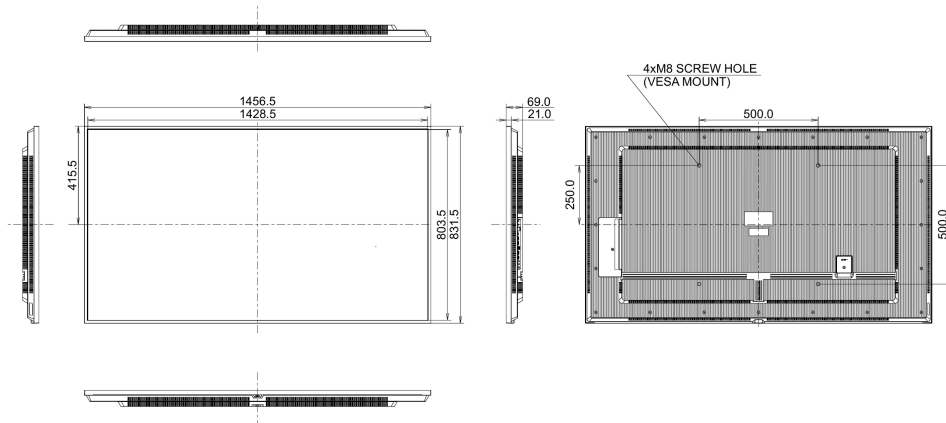

REACH SVHC above 0.1%: Lead, Lead monoxide

09 DIMENSIONS / WEIGHT

Product dimensions 1457.7 x 832.4 x 68.8mm
W x H x D

Box dimensions W x 1640 x 990 x 164mm
H x D

Weight (without box) 17.7kg

Weight (with box) 27.5kg

EAN code 4948570125326