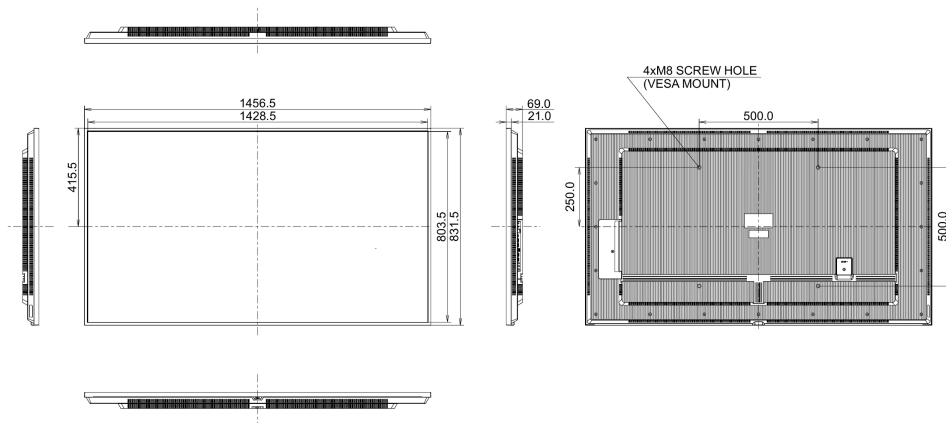

REACH SVHC above 0.1%: Lead, Lead monoxide

09 DIMENSIONS / WEIGHT

Product dimensions 1457.7 x 832.4 x 68.8mm
W x H x D

Box dimensions W x 1640 x 990 x 164mm
H x D

Weight (without box) 17.7kg

Weight (with box) 27.5kg

EAN code 4948570125326