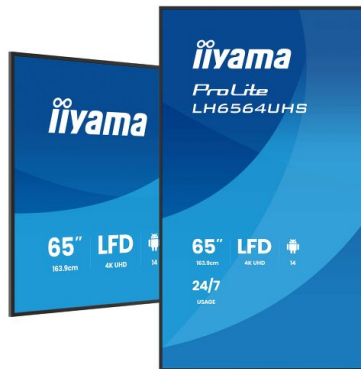

**LFD - SIGNAGE DISPLAYS****INFORMATION**

## **65" 4K UHD Most powerful professional digital signage display with advanced control and connectivity options**

The ProLite LH6564UHS-B1AG is a 65" 4K UHD digital signage powerhouse designed to elevate your business's visual communication. With Android 14 OS, [iiSignage<sup>2</sup>](#) (CMS), [iiControl](#) (DMS) and [iiShare](#) (Wireless Presentation), managing content is effortless. It's WiFi enabled for remote content delivery and offers reliable 24/7 operation. Perfect for retail, corporate, hospitality, or restaurant settings, this display ensures a captivating audience experience with its versatile design and high brightness..

### 01 DISPLAY CHARACTERISTICS

<b>Design</b>	Thin bezel
<b>Diagonal</b>	65", 164cm
<b>Panel</b>	VA, Anti-Glare coated glass, matte finish, haze 25%
<b>Native resolution</b>	3840 x 2160 @60Hz (8.3 MegaPixels 4K UHD)
<b>Aspect ratio</b>	16:9
<b>Panel brightness</b>	500 cd/m <sup>2</sup>
<b>Static contrast</b>	5000:1
<b>Response time (GTG)</b>	6.5ms
<b>Viewing zone</b>	horizontal/vertical: 178°/178°, right/left: 89°/89°, up/down: 89°/89°
<b>Colour support</b>	1.07G (8 Bits+FRC) (NTSC 72%)
<b>Horizontal Sync</b>	57 - 62kHz
<b>Viewable area W x H</b>	1428.5 x 803.5mm, 56.2 x 31.6"
<b>Bezel width (sides, top, bottom)</b>	12.8mm, 12.8mm, 12.8mm
<b>Pixel pitch</b>	0.372mm
<b>Bezel colour and finish</b>	black, matte