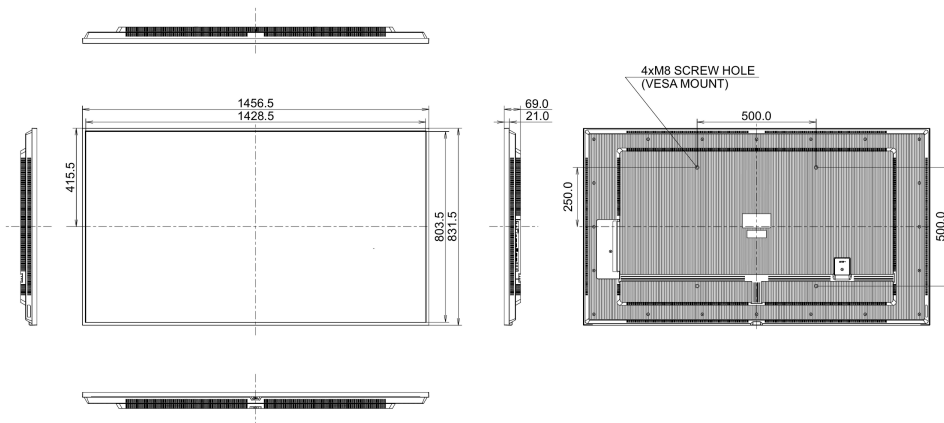

09 DIMENSIONS / WEIGHT

Product dimensions W x H x D	1457.7 x 832.4 x 68.8mm
Box dimensions W x H x D	1640 x 990 x 164mm
Weight (without box)	17.7kg
Weight (with box)	27.5kg
EAN code	4948570125326

All trademarks and registered trademarks acknowledged. E & O E. Specification subject to change without notice. All LCD's comply with ISO-9241-307:2008 in connection with pixel defects. © IYAMA CORPORATION. ALL RIGHTS RESERVED