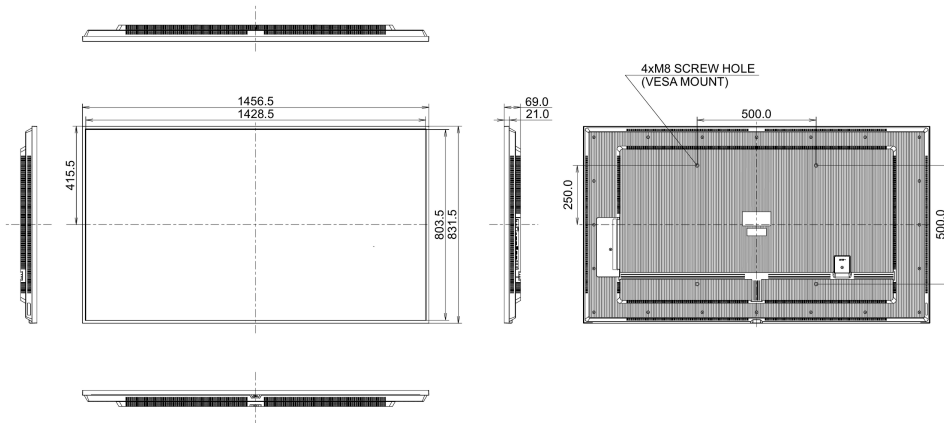

REACH SVHC above 0.1%: Lead, Lead monoxide

09 DIMENSIONS / WEIGHT

Product dimensions 1457.7 x 832.4 x 68.8mm
W x H x D

Box dimensions W x 1640 x 990 x 164mm
H x D

Weight (without box) 17.7kg

Weight (with box) 27.5kg

EAN code 4948570125326