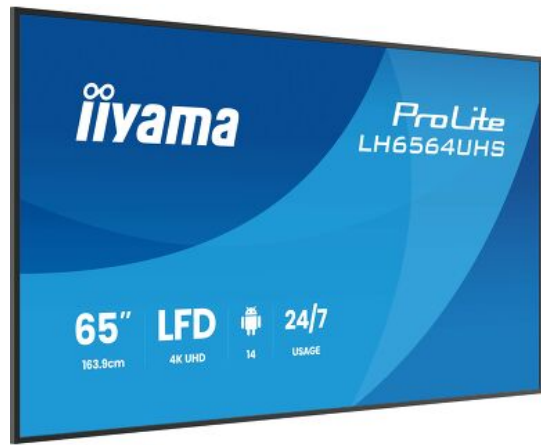

09 DIMENSIONS / WEIGHT

Product dimensions 1457.7 x 832.4 x 68.8mm  
W x H x D

Box dimensions W x 1640 x 990 x 164mm  
H x D

Weight (without box) 17.7kg

Weight (with box) 27.5kg

EAN code 4948570125326

All trademarks and registered trademarks acknowledged. E & O E. Specification subject to change without notice. All LCD's comply with ISO-9241-307:2008 in connection with pixel defects. © IIYAMA CORPORATION. ALL RIGHTS RESERVED