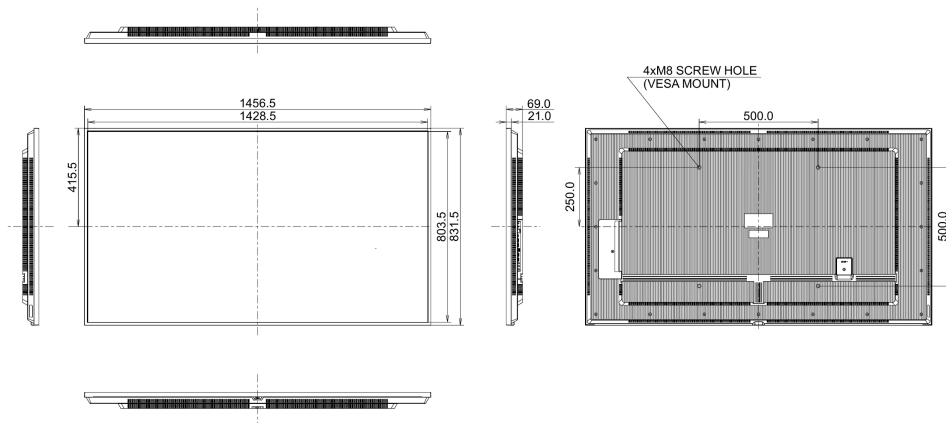

09 DIMENSIONS / WEIGHT

Product dimensions 1457.7 x 832.4 x 68.8mm  
W x H x D

Box dimensions W x 1640 x 990 x 164mm  
H x D

Weight (without box) 17.7kg

Weight (with box) 27.5kg

EAN code 4948570125326

All trademarks and registered trademarks acknowledged. E & O E. Specification subject to change without notice. All LCD's comply with ISO-9241-307:2008 in connection with pixel defects. © IIYAMA CORPORATION. ALL RIGHTS RESERVED