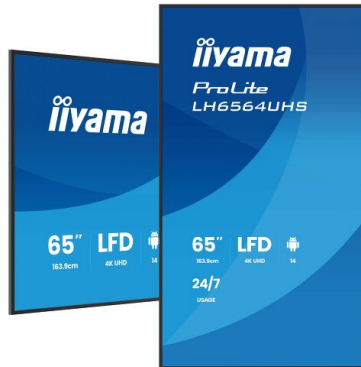

**LFD - SIGNAGE DISPLAYS****INFORMATION**

## **65" 4K UHD Most powerful professional digital signage display with advanced control and connectivity options**

The ProLite LH6564UHS-B1AG is a 65" 4K UHD digital signage powerhouse designed to elevate your business's visual communication. With Android 14 OS, [iiSignage<sup>2</sup>](#) (CMS), [iiControl](#) (DMS) and [iiShare](#) (Wireless Presentation), managing content is effortless. It's WiFi enabled for remote content delivery and offers reliable 24/7 operation. Perfect for retail, corporate, hospitality, or restaurant settings, this display ensures a captivating audience experience with its versatile design and high brightness..

### 01 DISPLAY CHARACTERISTICS

<b>Design</b>	Thin bezel
<b>Diagonal</b>	65", 164cm
<b>Panel</b>	VA, Anti-Glare coated glass, matte finish, haze 25%
<b>Native resolution</b>	3840 x 2160 @60Hz (8.3 MegaPixels 4K UHD)
<b>Aspect ratio</b>	16:9
<b>Panel brightness</b>	500 cd/m <sup>2</sup>
<b>Static contrast</b>	5000:1
<b>Response time (GTG)</b>	6.5ms
<b>Viewing zone</b>	horizontal/vertical: 178°/178°, right/left: 89°/89°, up/down: 89°/89°
<b>Colour support</b>	1.07G (8 Bits+FRC) (NTSC 72%)
<b>Horizontal Sync</b>	57 - 62kHz
<b>Viewable area W x H</b>	1428.5 x 803.5mm, 56.2 x 31.6"
<b>Bezel width (sides, top, bottom)</b>	12.8mm, 12.8mm, 12.8mm
<b>Pixel pitch</b>	0.372mm
<b>Bezel colour and finish</b>	black, matte