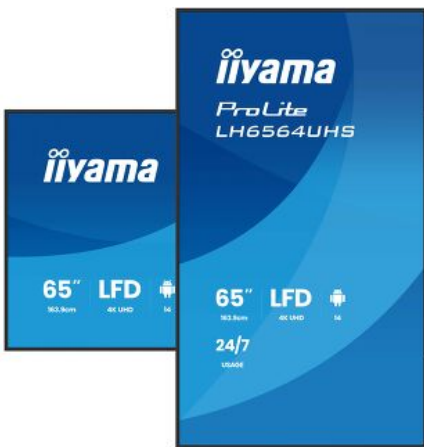

09 DIMENSIONS / WEIGHT

Product dimensions 1457.7 x 832.4 x 68.8mm  
W x H x D

Box dimensions W x 1640 x 990 x 164mm  
H x D

Weight (without box) 17.7kg

Weight (with box) 27.5kg

EAN code 4948570125326

All trademarks and registered trademarks acknowledged. E & O E. Specification subject to change without notice. All LCD's comply with ISO-9241-307:2008 in connection with pixel defects. © IIYAMA CORPORATION. ALL RIGHTS RESERVED