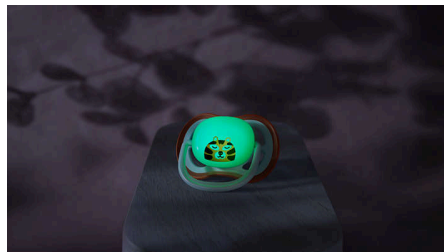

SCF376/24

Lets your little one's skin breathe

Easy to find in the dark

Soothing and breathable with large airholes. 9 out of 10 parents agree: Philips Avent ultra air soothers are comfortable for my little one.** And they glow in the dark, so comfort and relief are always easy to find. Now 80% plant-based.*

Highlights

Extra-large airholes

Holes in the shield ventilate your baby's skin, keeping it drier for ultimate soothing comfort.

Orthodontic silicone teat

Our orthodontic teats are designed using soft silicone to support natural mouth muscle movements to help lower the risk of malocclusion. The narrow neck teat is designed to reduce pressure between the tongue and palate. Philips Avent ultra Soothers are independently accredited by the Oral Health Foundation. Made from 100% food-grade silicone, they are more durable and long-lasting than rubber (latex) teats and are free from BPA, BPS, phthalate, PVC and polycyclic aromatic hydrocarbons.

98% teat acceptance

Our textured silicone teats are designed to mimic the feel of mum's breast. When we asked parents how their little ones respond to them, an average of 98% said their babies accept Philips Avent ultra soft soothers.

Supports sleep routines

8 out of 10 parents say that Philips Avent ultra soothers help their baby fall asleep.**

Glow in the dark

The cap of the soother gently glows in the dark, so it is easier to find your baby's soother when the lights go out.