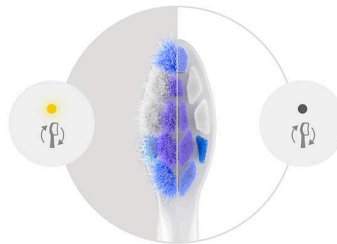

Replacement reminders

Did you know brush heads become less effective after three months? Dental professionals recommend changing your brush head regularly, that's why Philips Sonicare toothbrushes have BrushSync technology. It tracks how often and how hard you brush, then reminds you to replace your brush head once it's time for a new one.