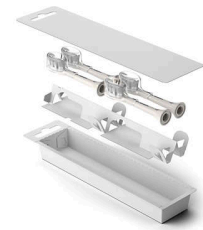

Click-on design

This brush head is compatible with all Philips Sonicare electric toothbrushes.** Simply click it on or off for easy replacement and cleaning.

Bio-based plastic

We are working to reduce our use of fossil-fuel-based plastic in our products. That's why 70% of the plastic in this brush head is bio-based.***

Paper-based packaging

All of our brush heads come in paper-based packaging which can be recycled where facilities are available.

Sensitive

4 pack brush heads

HX6054/87

Specifications

Design and finishing

Colour: White