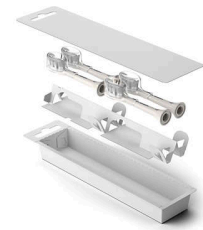

Click-on design

This brush head is compatible with all Philips Sonicare electric toothbrushes.** Simply click it on or off for easy replacement and cleaning.

Bio-based plastic

We are working to reduce our use of fossil-fuel-based plastic in our products. That's why 70% of the plastic in this brush head is bio-based.***

Paper-based packaging

All of our brush heads come in paper-based packaging which can be recycled where facilities are available.

Sensitive

2-pack brush heads

HX6052/87

Specifications

Design and finishing

Colour: White