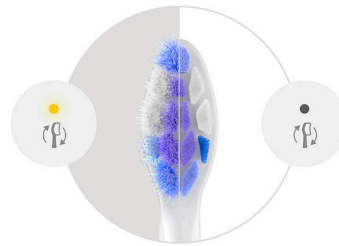

Replacement reminders

Did you know brush heads become less effective after three months? Dental professionals recommend changing your brush head regularly, that's why Philips Sonicare toothbrushes have BrushSync technology. It tracks how often and how hard you brush, then reminds you to replace your brush head once it's time for a new one.