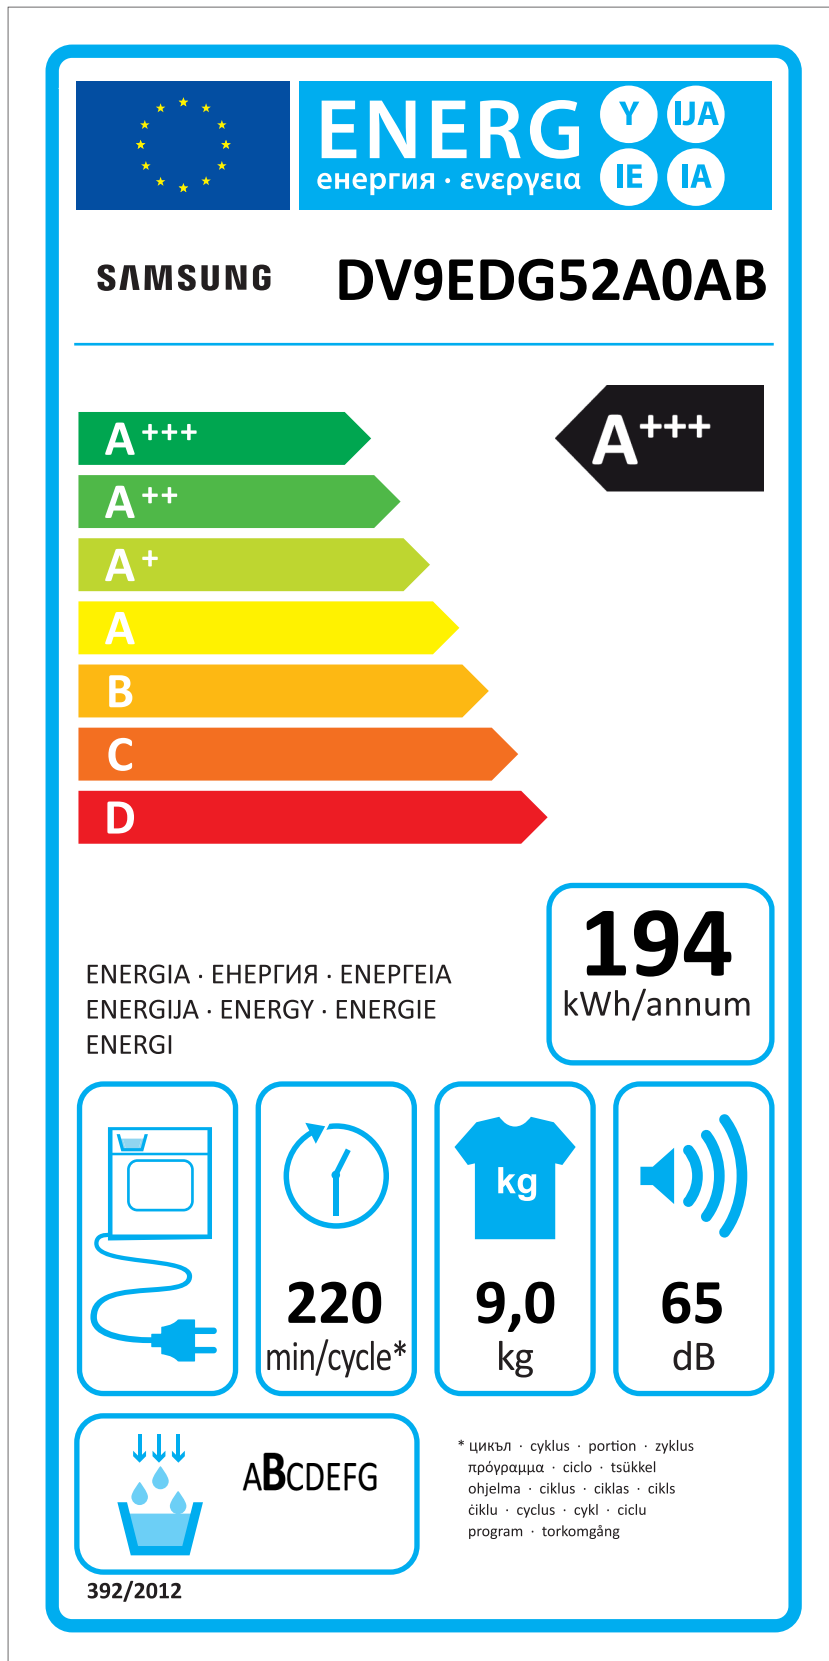

ERP LABEL ENERGY (DRYER CONDENSER TYPE)

CODE : DC68-03225C
Size : 110 x 220 (mm)
Material : ART