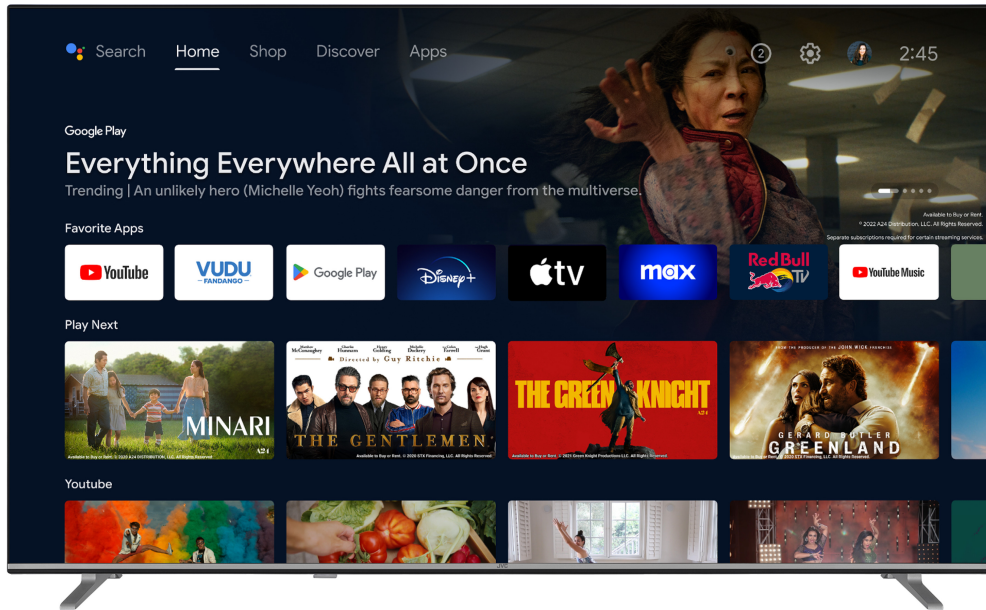

JVC

UHD TVs
Android TVs

LT-50VA7300

- > 4K ULTRA HD (3840X2160)
- > 3 HDMI & 2 USB
- > Android TV
- > Dolby Vision HDR
- > MEMC

Super Resolution

Micro Dimming

DTS X

HDR10