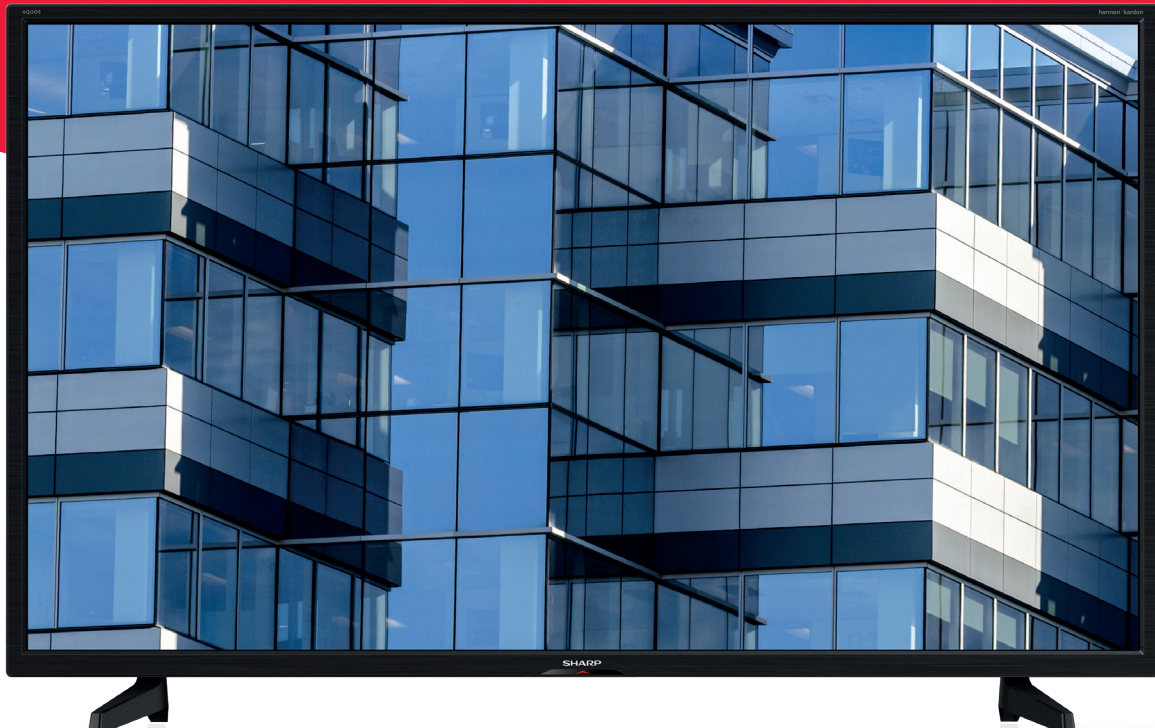

# 40BF4E

Ref: 2T-C40BF4EE2NB

## 40" FULL HD

The **40BF4E** is a Full HD LED TV with exceptional picture quality.

FULL HD  
TV  
1920 x 1080

### Highlights

FULL HD TV

SCREEN SIZE 102 cm (40")

HARMAN/KARDON SPEAKER SYSTEM

3 HDMI INPUTS

2 USB FOR MULTIMEDIA PLAYBACK

HD TUNER DVB-T/T2/C/S/S2 (MPEG4 + HEVC/H.265)

SOUND SYSTEM BY

## DISPLAY

Diagonal screen size cm / inch	102/40
Panel resolution	1920x1080
Active motion	100
Backlight	D-LED
Dynamic contrast	1 000 000:1