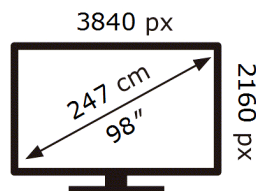

ENERG

Samsung

BE98D-H

178 kWh/1000h

ABCDEF **G**

498 kWh/1000h

2019/2013