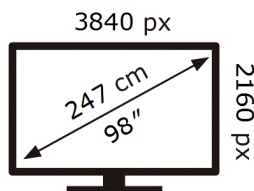

Samsung

BE98D-H

**178** kWh/1000h

ABCDEF **G**

**498** kWh/1000h

**ENERG** 

Samsung

BE98D-H