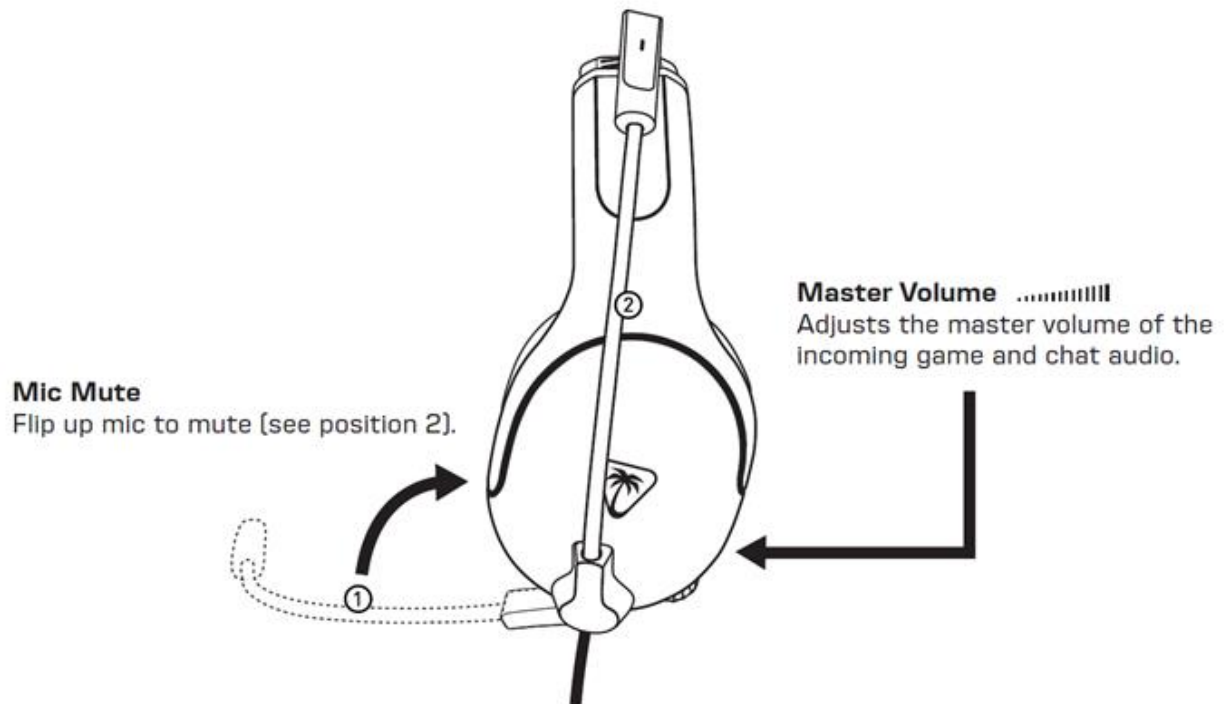

Need further assistance? Get in touch with our Tech Support team: <https://www.turtlebeach.com/contactsupport>

PACKAGE CONTENTS

- Airlite Fit Wired Gaming Headset
- Quick Start Guide

CONTROLS

- **Mic Mute**
 - Flip up mic to mute (see position 2)
- **Master Volume Wheel**
 - Adjusts the master/overall volume of the incoming game and chat audio.

CAUTION – OVER-ROTATING MIC

Turning the mic past positions 1 and 2 (shown in the image above) may cause damage to the mic.

NINTENDO SWITCH™ SETUP

Note: Chat available for games that support in-game chat compatibility.