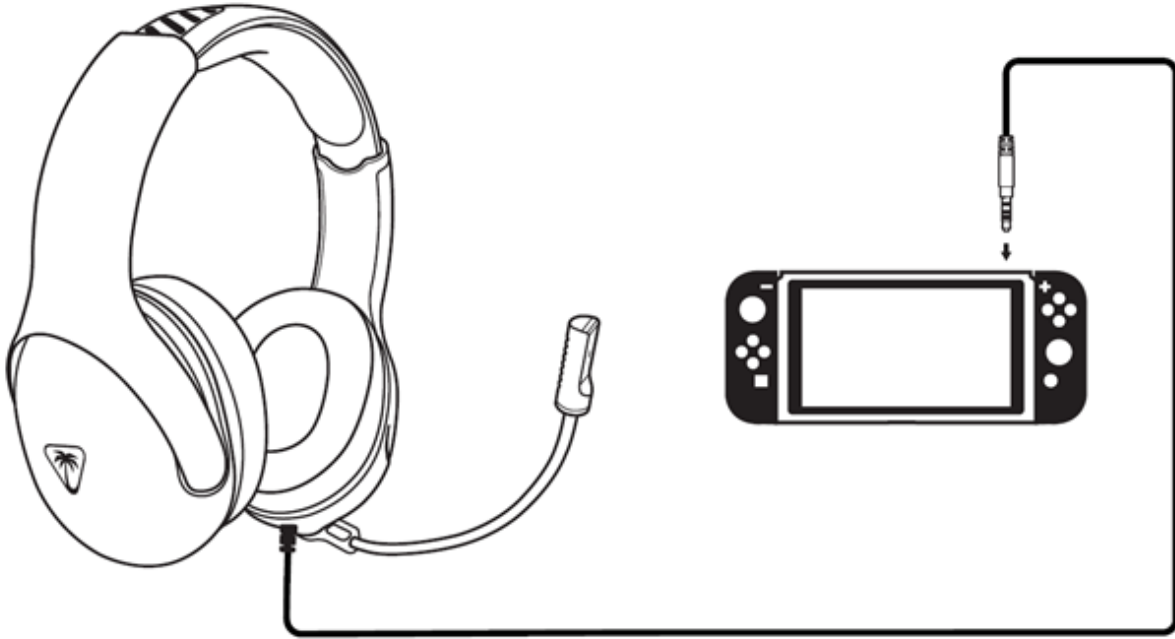

Need further assistance? Get in touch with our Tech Support team: <https://www.turtlebeach.com/contactsupport>

PACKAGE CONTENTS

- Airlite Fit Wired Gaming Headset
- Quick Start Guide

CONTROLS

- **Mic Mute**
 - Flip up mic to mute (see position 2)
- **Master Volume Wheel**
 - Adjusts the master/overall volume of the incoming game and chat audio.

CAUTION – OVER-ROTATING MIC

Turning the mic past positions 1 and 2 (shown in the image above) may cause damage to the mic.

NINTENDO SWITCH™ SETUP

Note: Chat available for games that support in-game chat compatibility.