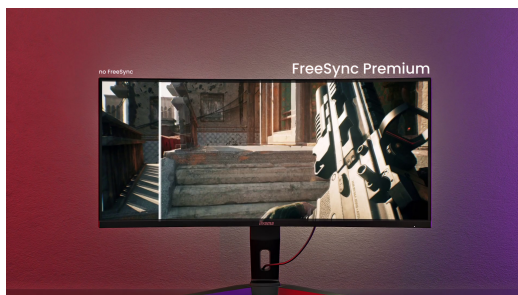

Dominate the game with the 32" QHD Gold Phoenix GB3290QSU

Enjoy ultra-smooth gameplay with a 240Hz refresh rate and a fast 1ms MPRT response time. Every move is instant, every action precise! The GB3290QSU features QHD resolution, delivering crisp and vibrant visuals that bring every detail of your games to life. FreeSync Premium and VRR (Variable Refresh Rate) ensure the monitor adapts to fluctuating frame rates, eliminating tearing and stuttering for consistently smooth gameplay - even on consoles. The Black Tuner feature reveals hidden details in dark scenes, so you never miss an opponent.

Designed for convenience, the monitor comes with a height-adjustable stand offering up to 15cm of adjustment and four USB ports, making it easy to connect your devices and create a comfortable, organized gaming setup.

Smoother & tear-free gaming

FreeSync Premium eliminates tearing and stuttering, ensuring smooth visuals and lightning-fast reactions.

240Hz & 1ms MPRT for uncompromising performance

Experience ultra-smooth gameplay with a 240Hz refresh rate and 1ms MPRT response time, minimizing motion blur and ghosting for razor-sharp precision in every frame.

01 DISPLAY CHARACTERISTICS

Diagonal	31.5", 80cm
Panel	IPS
Native resolution	2560 x 1440 @240Hz (3.7 megapixel QHD)
Aspect ratio	16:9
Panel brightness	400 cd/m ²
Static contrast	1000:1
Advanced contrast	80M:1
Response time (MPRT)	1ms
Viewing zone	horizontal/vertical: 178°/178°, right/left: 89°/89°, up/down: 89°/89°
Colour support	16.7mIn (sRGB: 96%, NTSC: 72%)
Horizontal Sync	30 - 360kHz
Viewable area W x H	698.1 x 392.7mm, 27.5 x 15.5"
Pixel pitch	0.273mm
Colour	matte, black