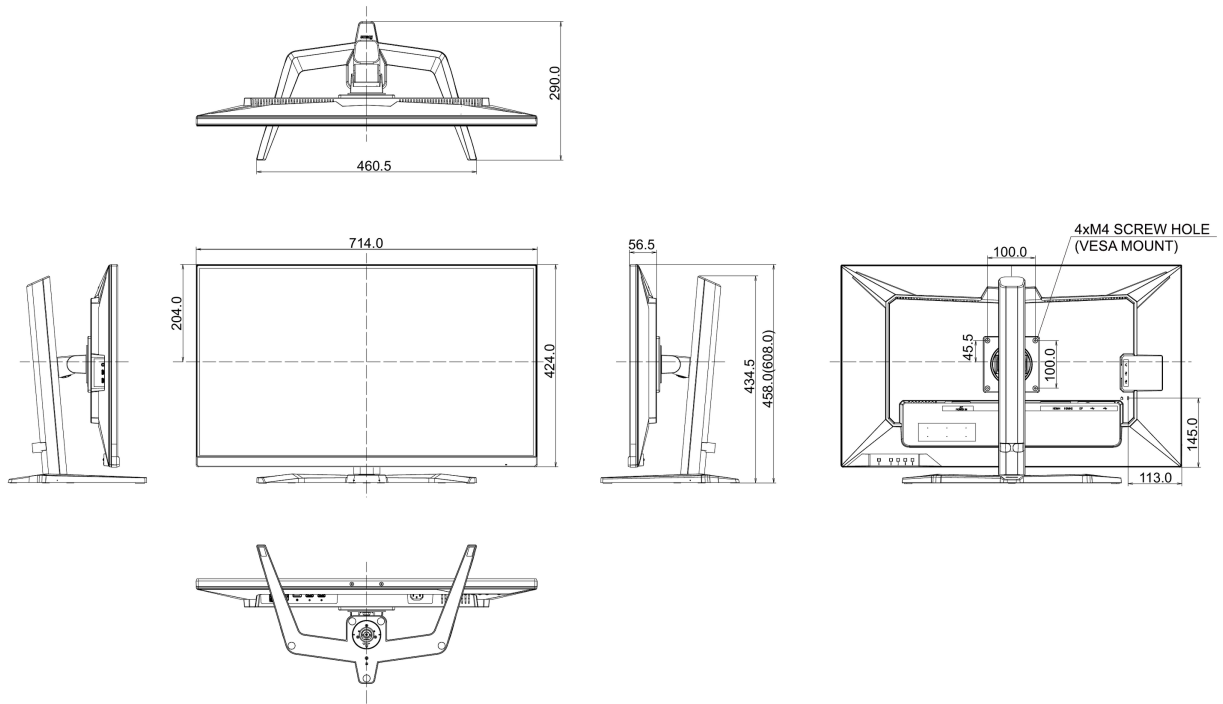

01 DISPLAY CHARACTERISTICS

Diagonal	31.5", 80cm
Panel	IPS
Native resolution	2560 x 1440 @240Hz (3.7 megapixel QHD)
Aspect ratio	16:9
Panel brightness	400 cd/m ²
Static contrast	1000:1
Advanced contrast	80M:1
Response time (MPRT)	1ms
Viewing zone	horizontal/vertical: 178°/178°, right/left: 89°/89°, up/down: 89°/89°
Colour support	16.7mIn (sRGB: 96%, NTSC: 72%)
Horizontal Sync	30 - 360kHz
Viewable area W x H	698.1 x 392.7mm, 27.5 x 15.5"
Pixel pitch	0.273mm
Colour	matte, black

04 MECHANICAL

Display position adjustments	height, swivel, tilt
Height adjustment	150mm
Swivel stand	90°; 45 ° left; 45° right
Tilt angle	23° up; 5° down

VESA mounting	100 x 100mm
Cable management system	yes

05 ACCESSORIES INCLUDED

Cables	USB (1.5m), HDMI (1.5m), DP (1.8m)
Other	quick start guide, safety guide

06 POWER MANAGEMENT

Power supply unit	internal
Power supply	AC 100 - 240V, 50/60Hz
Power usage	40W typical, 0.5W stand by, 0.3W off mode

07 SUSTAINABILITY

Regulations	CE, TÜV-Bauart, VCCI-B, PSE, RoHS support, ErP, WEEE, REACH, UKCA
Energy efficiency class (Regulation (EU) 2017/1369)	F
REACH SVHC	above 0.1%: Lead

08 DIMENSIONS / WEIGHT

Product dimensions W x H x D	714 x 458 (608) x 290mm
Box dimensions W x H x D	795 x 506 x 185mm
Weight (without box)	9.2kg
Weight (without stand)	6.5kg
Weight (with box)	11.9kg
EAN code	4948570124510