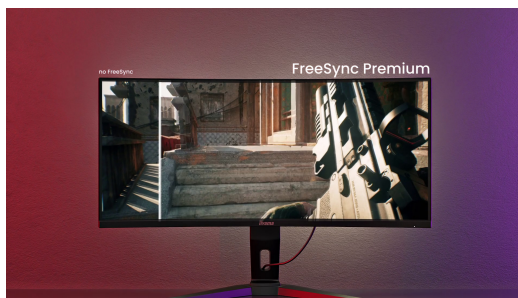

Dominate the game with the 32" QHD Gold Phoenix GB3290QSU

Enjoy ultra-smooth gameplay with a 240Hz refresh rate and a fast 1ms MPRT response time. Every move is instant, every action precise! The GB3290QSU features QHD resolution, delivering crisp and vibrant visuals that bring every detail of your games to life. FreeSync Premium and VRR (Variable Refresh Rate) ensure the monitor adapts to fluctuating frame rates, eliminating tearing and stuttering for consistently smooth gameplay - even on consoles. The Black Tuner feature reveals hidden details in dark scenes, so you never miss an opponent.

Designed for convenience, the monitor comes with a height-adjustable stand offering up to 15cm of adjustment and four USB ports, making it easy to connect your devices and create a comfortable, organized gaming setup.

Smoother & tear-free gaming

FreeSync Premium eliminates tearing and stuttering, ensuring smooth visuals and lightning-fast reactions.

240Hz & 1ms MPRT for uncompromising performance

Experience ultra-smooth gameplay with a 240Hz refresh rate and 1ms MPRT response time, minimizing motion blur and ghosting for razor-sharp precision in every frame.

01 DISPLAY CHARACTERISTICS

Diagonal	31.5", 80cm
Panel	IPS
Native resolution	2560 x 1440 @240Hz (3.7 megapixel QHD)
Aspect ratio	16:9
Panel brightness	400 cd/m ²
Static contrast	1000:1
Advanced contrast	80M:1
Response time (MPRT)	1ms
Viewing zone	horizontal/vertical: 178°/178°, right/left: 89°/89°, up/down: 89°/89°
Colour support	16.7mIn (sRGB: 96%, NTSC: 72%)
Horizontal Sync	30 - 360kHz
Viewable area W x H	698.1 x 392.7mm, 27.5 x 15.5"
Pixel pitch	0.273mm
Colour	matte, black