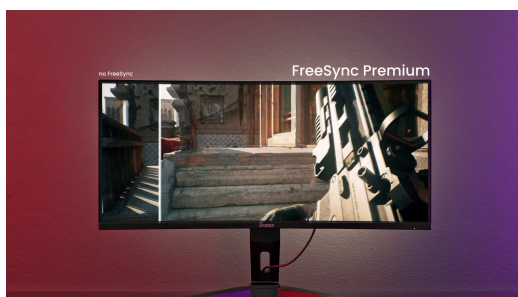

Dominate the game with the 32" QHD Gold Phoenix GB3290QSU

Enjoy ultra-smooth gameplay with a 240Hz refresh rate and a fast 1ms MPRT response time. Every move is instant, every action precise! The GB3290QSU features QHD resolution, delivering crisp and vibrant visuals that bring every detail of your games to life. FreeSync Premium and VRR (Variable Refresh Rate) ensure the monitor adapts to fluctuating frame rates, eliminating tearing and stuttering for consistently smooth gameplay - even on consoles. The Black Tuner feature reveals hidden details in dark scenes, so you never miss an opponent.

Designed for convenience, the monitor comes with a height-adjustable stand offering up to 15cm of adjustment and four USB ports, making it easy to connect your devices and create a comfortable, organized gaming setup.

Smoother & tear-free gaming

FreeSync Premium eliminates tearing and stuttering, ensuring smooth visuals and lightning-fast reactions.

240Hz & 1ms MPRT for uncompromising performance

Experience ultra-smooth gameplay with a 240Hz refresh rate and 1ms MPRT response time, minimizing motion blur and ghosting for razor-sharp precision in every frame.

01 DISPLAY CHARACTERISTICS

Diagonal	31.5", 80cm
Panel	IPS
Native resolution	2560 x 1440 @240Hz (3.7 megapixel QHD)
Aspect ratio	16:9
Panel brightness	400 cd/m ²
Static contrast	1000:1
Advanced contrast	80M:1
Response time (MPRT)	1ms
Viewing zone	horizontal/vertical: 178°/178°, right/left: 89°/89°, up/down: 89°/89°
Colour support	16.7mIn (sRGB: 96%, NTSC: 72%)
Horizontal Sync	30 - 360kHz
Viewable area W x H	698.1 x 392.7mm, 27.5 x 15.5"
Pixel pitch	0.273mm
Colour	matte, black