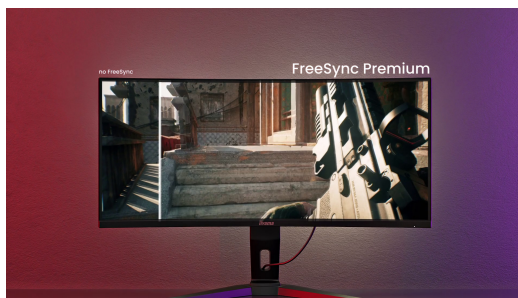

### Dominate the game with the 32" QHD Gold Phoenix GB3290QSU

Enjoy ultra-smooth gameplay with a 240Hz refresh rate and a fast 1ms MPRT response time. Every move is instant, every action precise! The GB3290QSU features QHD resolution, delivering crisp and vibrant visuals that bring every detail of your games to life. FreeSync Premium and VRR (Variable Refresh Rate) ensure the monitor adapts to fluctuating frame rates, eliminating tearing and stuttering for consistently smooth gameplay - even on consoles. The Black Tuner feature reveals hidden details in dark scenes, so you never miss an opponent.

Designed for convenience, the monitor comes with a height-adjustable stand offering up to 15cm of adjustment and four USB ports, making it easy to connect your devices and create a comfortable, organized gaming setup.

#### Smoother & tear-free gaming

FreeSync Premium eliminates tearing and stuttering, ensuring smooth visuals and lightning-fast reactions.

#### 240Hz & 1ms MPRT for uncompromising performance

Experience ultra-smooth gameplay with a 240Hz refresh rate and 1ms MPRT response time, minimizing motion blur and ghosting for razor-sharp precision in every frame.