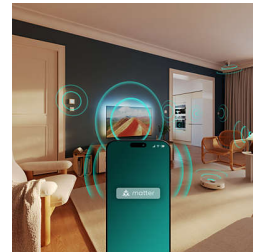

### Seamless control

Seamless compatibility with Matter means that you can easily integrate this 4K MiniLED TV into your existing smart home network. You can also use the TV remote to control your satellite or cable box or wake the TV's built-in Alexa — and the TV is compatible with Google smart speakers and Apple AirPlay too.