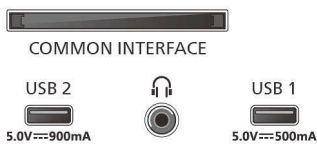

Number of USBs: 2

Wireless connection: Wi-Fi 802.11ac 2 x 2 Dual band, Bluetooth 5.2, Works with Apple AirPlay

HDCP 2.3: Yes on all HDMI

HDMI ARC: Yes on HDMI2

HDMI 2.1 features: eARC on HDMI 2

EasyLink 2.0: External setting via TV UI, HDMI-CEC for Philips TV/SB

Supported HDMI video features

Gaming: ALLM and Auto Game, HDMI VRR, AMD FreeSync Premium

HDR: HDR10+ Compatible, Dolby Vision, HLG

EU Energy card

EPREL registration numbers: 2285511

Energy class for SDR: F

On mode power demand for SDR:

99 kWh/1000h

Energy class for HDR: G

On mode power demand for HDR:

249 kWh/1000h

Off mode power consumption: n.a

Networked standby mode: 2.0 W

Panel technology used: QLED LCD

Power

Mains power: AC 100-240 V 50/60 Hz

Standby power consumption: less than 0.5 W

Power Saving Features: Eco mode, Auto switch-off timer, Light sensor, Picture mute (for radio)

Accessories

Included accessories: 2 x AAA Batteries, Power cord, Quick start guide, Remote Control, Tabletop stand, Safety and Legal Leaflet

Design

Colours of TV: Plastic black low bezel

Stand design: Black arch stands

Dimensions

Distance between 2 stands: 1234 mm

Wall-mount compatible: 300 x 300 mm

TV without stand (W x H x D):

1446 x 841 x 66 mm

TV with stand (W x H x D): 1446 x 901 x 322 mm

Package carton (W x H x D):

1600 x 1002 x 170 mm

Weight of TV without stand: 15.94 kg

Weight of TV with stand: 16.41 kg

Weight incl. packaging: 17.3 kg

Connections

Side