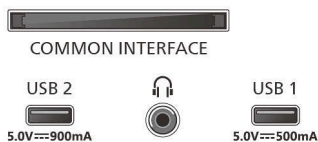

Connections

Side