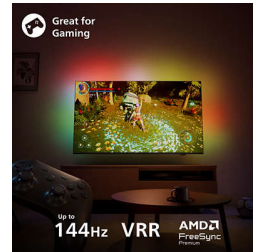

Great for gaming

This Ambilight TV features HDMI 2.1, a 120 Hz native refresh rate and an ultra-low input lag. Game Bar 2.0 lets you enhance settings, add a custom crosshair and more—and you can connect a Bluetooth controller for cloud gaming. PC gamers can also enjoy 144 Hz VRR via HDMI.

Thoughtful design

The sleek, almost bezel-free screen looks great in any room — and Ambilight can create mesmerising mood lighting when the screen's off. The TV remote is made from recycled plastic and our packaging uses FSC-certified recycled cardboard with inserts printed on recycled paper.