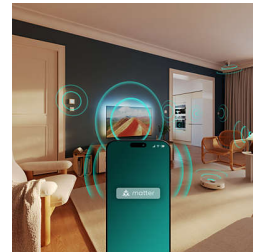

Seamless control

Seamless compatibility with Matter means that you can easily integrate this 4K MiniLED TV into your existing smart home network. You can also use the TV remote to control your satellite or cable box or wake the TV's built-in Alexa — and the TV is compatible with Google smart speakers and Apple AirPlay too.