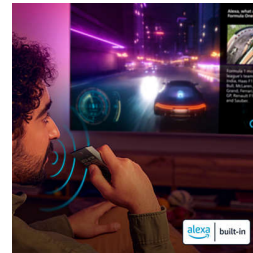

48OLED760/12

Game Bar 2.0 lets you customise how you play and you can connect a Bluetooth controller for cloud gaming.

Philips TV Titan OS smart platform

It's quick and easy to find what you love with our Titan OS smart TV platform. You can continue watching a series straight from the home screen, get suggestions from the top streaming services and create watchlists. You can also reorganise the home screen, so your favourite apps and channels are right where you want them.

Seamless control

Seamless compatibility with Matter means you can easily integrate this 4K Ambilight TV into your existing smart home network. You can also use the TV remote to control your satellite or cable box, or wake the TV's built-in Alexa—and the TV is compatible with Google smart speakers and Apple AirPlay, too.