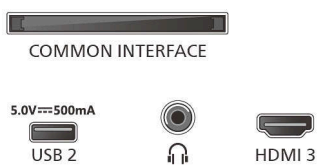

Supported HDMI video features

Gaming: ALLM, HDMI VRR
HDR: HLG, HDR10, HDR10+ Compatible

EU Energy card

EPREL registration numbers: 2250114
Energy class for SDR: F
On mode power demand for SDR: 77 kWh/1000h
Energy class for HDR: G
On mode power demand for HDR: 143 kWh/1000h

Off mode power consumption: n.a
Networked standby mode: 2.0 W W
Panel technology used: QLED LCD

Power

Mains power: AC 100-240 V 50/60 Hz
Standby power consumption: less than 0.5 W
Power Saving Features: Auto switch-off timer, Light sensor, Eco mode, Picture mute (for radio)

Accessories

Included accessories: Quick Use Guide, Remote Control, 2 x AAA Batteries, Legal and safety brochure, Tabletop stand, Power cord

Design

Colours of TV: Plastic gun metal bezel
Stand design: Plastic rectangle gun metal

Dimensions

Distance between 2 stands: 330 mm
Wall-mount compatible: 200 x 300 mm
TV without stand (W x H x D): 1231 x 723 x 82 mm
TV with stand (W x H x D): 1231 x 785 x 263 mm
Package carton (W x H x D): 1360 x 840 x 160 mm
Weight of TV without stand: 13.85 kg
Weight of TV with stand: 16.1 kg
Weight incl. packaging: 19.85 kg

Connections

Side