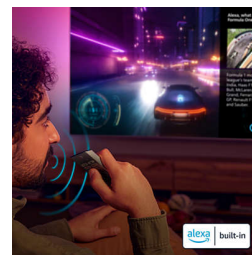

Matter Smart Home compatible

Matter Smart Home compatibility brings seamless integration to your existing smart home network. To control the TV from your Matter Smart Home app or with voice control services, simply push the button on your remote and speak. Dim the lights. Adjust your thermostat. Even turn on your Philips Ambilight TV. A single command does it all. TV is compatible with Google smart speakers and Apple AirPlay too.