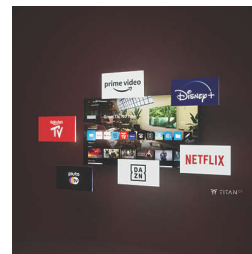

Philips Smart TV Titan OS

The Philips Smart TV Titan OS platform brings what you love to watch, and fast. From sequels to series and documentaries to drama, everything you want is there at the touch of a button. Whatever you're looking to watch, keep all the best streaming apps easily within your reach.