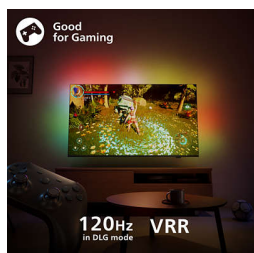

Good for gaming

Get ready gamers, this is all about gameplay and graphics that perform. DLG/HSR supported, FHD 48-120Hz VRR and HDMI 2.1 means smoother

gameplay. And with Ambilight gaming mode, it's time to immerse yourself even deeper into the action.