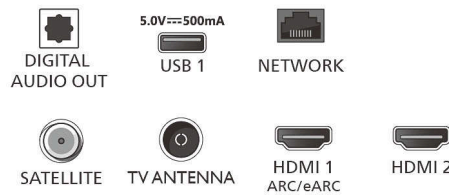

Down

- This television contains lead only in certain parts or components where no technology alternatives exist in accordance with existing exemption clauses under the RoHS Directive.
- The TV supports DVB reception for 'Free to air' broadcast. Specific DVB operators may not be supported. An up-to-date list can be found in the FAQ section of the Philips support website. For some operators Conditional Access and subscription are required. Contact your operator for more information.
- Smart TV app availability varies by TV model and country. For more details, please visit: www.philips.com/smarttv
- Philips TV Remote app and related functionalities vary by TV model, operator and country, as well as smart device model and OS. For more details, please visit: www.philips.com/TVRemoteapp
- EPG and actual visibility (up to 8 days) is country- and operator-dependent.
- Netflix subscription required. Subject to terms on <https://www.netflix.com>
- Amazon Prime is available in selected languages and countries.
- Amazon, Alexa and all related logos are trademarks of Amazon.com, Inc. or its affiliates. Amazon Alexa is available in selected languages and countries.
- Over-the-top media services button on the remote control will be different in each country. Please refer to the actual product in the box.
- Google Assistant is available in different languages and countries specific to product types.
- Scope of voice control services via the TV varies according to country and language. For the latest information, please contact our customer care.
- *Apple, AirPlay and Apple Home are trademarks of Apple Inc., registered in the U.S. and other countries and regions.