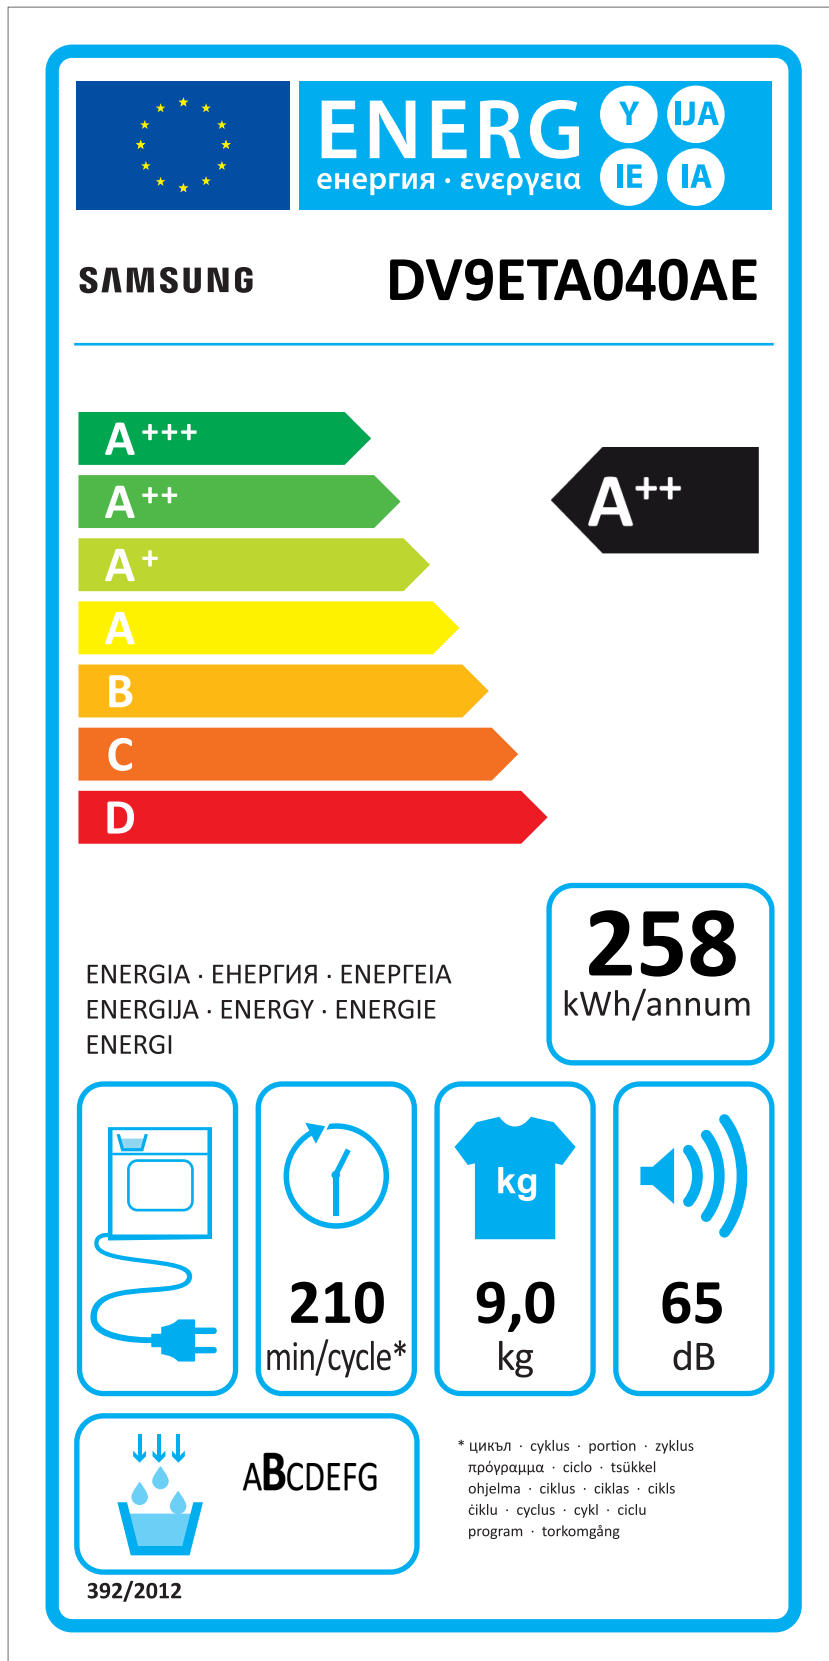

ERP LABEL ENERGY (DRYER CONDENSER TYPE)

CODE : DC68-03225C
Size : 110 x 220 (mm)
Material : ART