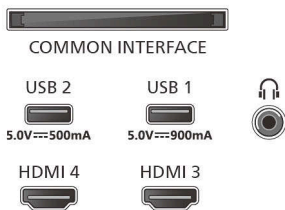

Connections

Side