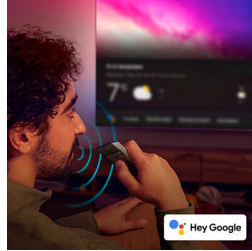

Seamless control

Seamless compatibility with Matter means you can easily integrate this 4K Ambilight TV into your existing smart home network. You can also

use the TV remote to control your satellite or cable box or wake the Google Assistant—and the TV is compatible with Alexa-enabled devices and Apple AirPlay too.

Thoughtful design

The sleek bezel-free screen looks sophisticated in any room—and Ambilight creates mesmerising mood lighting when the screen is off. The slender metal TV remote recharges wirelessly and has motion-activated backlighting. Our packaging uses FSC-certified recycled cardboard, and the inserts are printed on recycled paper.