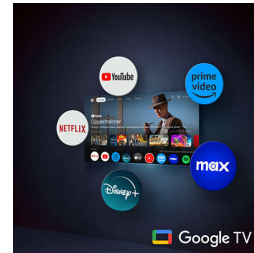

Google TV™

What do you want to watch? Google TV brings together movies, shows and more, from across your apps and subscriptions—and organises them just for you. You'll get suggestions based on what you like, and you can even use the Google TV app on your phone to curate your watchlist on the go.