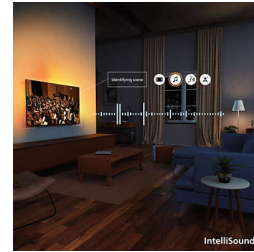

Bright OLED screen

The lifelike picture of this bright OLED TV always looks superb, even if viewed at an angle. Any changes to ambient lighting in your room are automatically compensated for whatever you're watching, blacks look black (not grey) and even the smallest details will leap from the shadows and bright areas. All major HDR formats are supported.

Surround sound technology

Compatibility with Dolby Atmos and DTS:X takes the sound of this TV to another level, in any room. The latest movies, the newest games, the

55OLED810/12

biggest sports events: with sound effects placed in the space above and around you, you'll feel like you're right in the middle of the action.

IntelliSound

With our IntelliSound engine onboard, your Ambilight TV can use AI to give you the best possible sound! Whether it's shows and movies, music or speech-heavy content like news, the TV will optimise settings automatically. Don't want to use AI? You can also select preset sound styles manually or customise settings yourself.