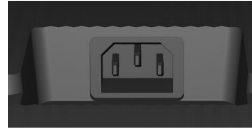

T INTERACTIVE SERIES **iiyama**
TOUCH PENS WITH DUAL FUNCTION
TIPS AND ANTI-BACTERIAL COATING

x2

All trademarks and registered trademarks acknowledged. E & O E. Specification subject to change without notice. All LCD's comply with ISO-9241-307:2008 in connection with pixel defects. © **IYAMA CORPORATION. ALL RIGHTS RESERVED**