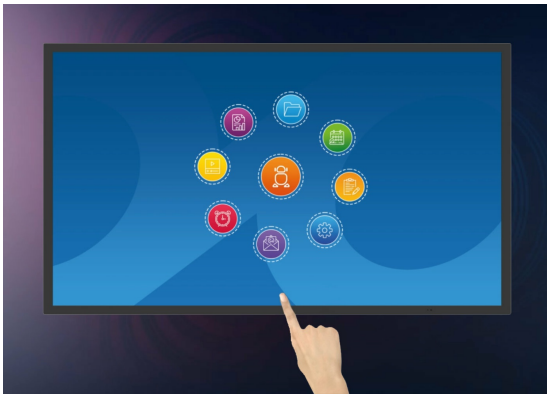

Android OS

Thanks to Android OS, you can easily customize the display to your needs by installing applications directly to it.