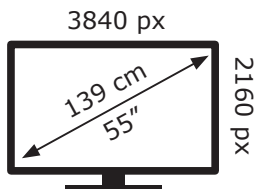

ENERGY

GRUNDIG

55 GJU 8500 A EY1T00

73 kWh/1000h

ABCDEF**G**

104 kWh/1000h

2019/2013