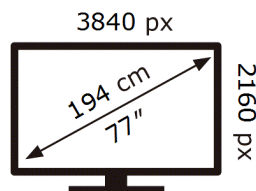

ENERG ⚡

Samsung

QE77S93FAE

125 kWh/1000h

ABCDEF **G**

344 kWh/1000h

2019/2013