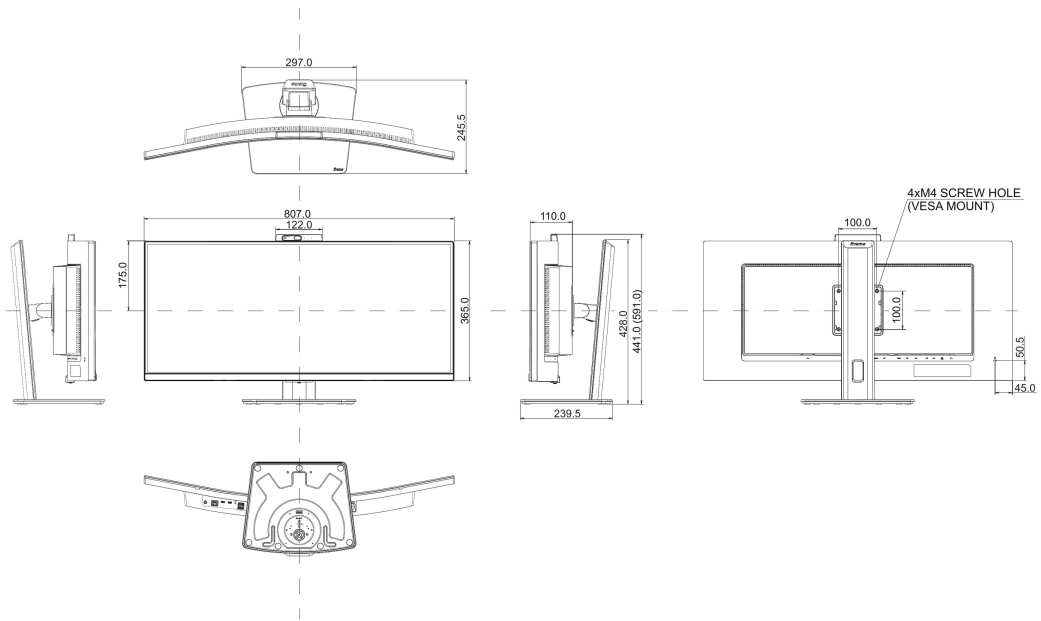

EAN code 4948570125296