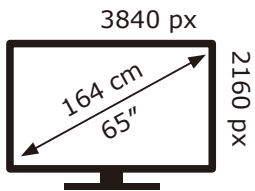

PHILIPS

65PUS9080/12

82 kWh/1000h

2019/2013

PHILIPS

65PUS9080/12

82 kWh/1000h

2019/2013