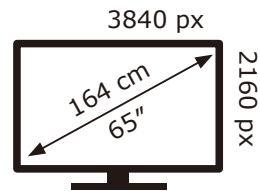

PHILIPS

65PUS9080/12

82 kWh/1000h

2019/2013

PHILIPS

65PUS9080/12

82 kWh/1000h

2019/2013