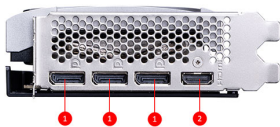

## SPECIFICATIONS

<b>Marketing Name</b>	GeForce RTX™ 5060 Ti 8G VENTUS 3X OC
<b>Model Name</b>	G506T-8V3C
<b>Graphics Processing Unit</b>	NVIDIA® GeForce RTX™ 5060 Ti
<b>Interface</b>	PCI Express® Gen 5 x16 (uses x8)
<b>Core Clocks</b>	Extreme Performance: 2617 MHz (MSI Center) Boost: 2602 MHz
<b>CUDA® CORES</b>	4608 Units
<b>Memory Speed</b>	28 Gbps
<b>Memory</b>	8GB GDDR7
<b>Memory Bus</b>	128-bit
<b>Output</b>	DisplayPort x 3 (v2.1b) HDMI™ x 1 (As specified in HDMI™ 2.1b: up to 4K 480Hz or 8K 120Hz with DSC, Gaming VRR, HDR)
<b>HDCP Support</b>	Y
<b>Power consumption</b>	180 W
<b>Power connectors</b>	8-pin x 1
<b>Recommended PSU</b>	600 W
<b>Card Dimension (mm)</b>	304 x 121 x 44 mm
<b>Weight (Card / Package)</b>	793 g / 1162 g
<b>DirectX Version Support</b>	12 Ultimate
<b>OpenGL Version Support</b>	4.6
<b>Maximum Displays</b>	4
<b>G-SYNC® technology</b>	Y
<b>Digital Maximum Resolution</b>	7680 x 4320

## CONNECTIONS

1. DisplayPort
2. HDMI™

### Solid Baseplate

A solid baseplate transfers heat from the GPU to all heat pipes for better cooling.