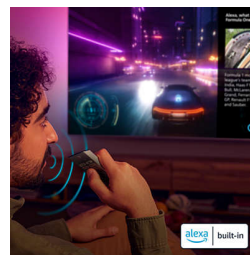

Seamless control

Seamless compatibility with Matter means you can easily integrate this 4K Ambilight TV into your existing smart home network. You can also use the TV remote to control your satellite or cable box, or wake the TV's built-in Alexa—and the TV is compatible with Google smart speakers and Apple AirPlay, too.

Thoughtful design

The sleek design looks sophisticated in any room—and Ambilight creates mesmerising mood lighting when the screen is off. The slender TV remote is made from recycled plastic, our packaging uses FSC-certified recycled cardboard and the inserts are printed on recycled paper.

AMBILIGHT tv