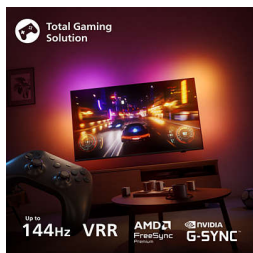

Total Gaming Solution

HDMI 2.1, 120 Hz native refresh rate and an ultra-low input lag. Indie game or AAA title, this Ambilight TV gives you the specs you need to game how you want! For more control, the

77OLED760/12

Game Bar 2.0 lets you customise how you play and you can connect a Bluetooth controller for cloud gaming.