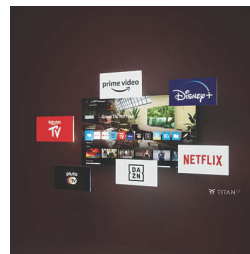

Philips TV Titan OS smart platform

It's quick and easy to find what you love with our Titan OS smart TV platform. You can continue watching a series straight from the home screen, get suggestions from the top streaming services and create watchlists. You can also reorganise the home screen, so your favourite apps and channels are right where you want them.