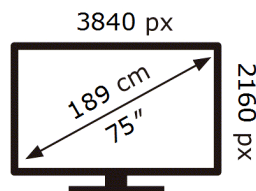

ENERG ⚡

Samsung

UE75U8020FK

138 kWh/1000h

ABCDEF **G**

199 kWh/1000h

2019/2013