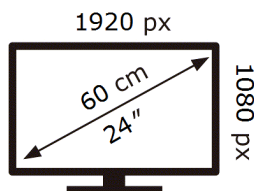

ENERG 

Samsung

UE24F6000FU

18 kWh/1000h

ABCDEF **G**

27 kWh/1000h

2019/2013