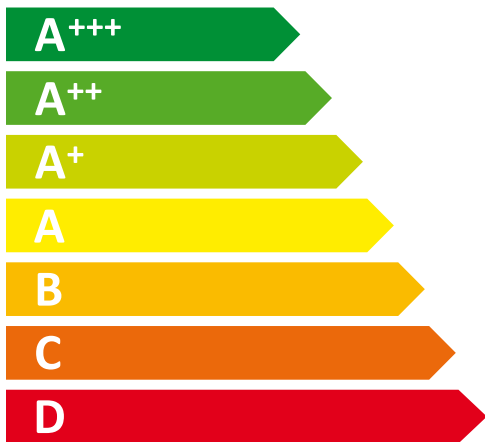

ENERGY

HOTPOINT

C HD 94M GBS UK

A+++

194
kWh/annum

195
min/cycle

9,0
kg

64
dB