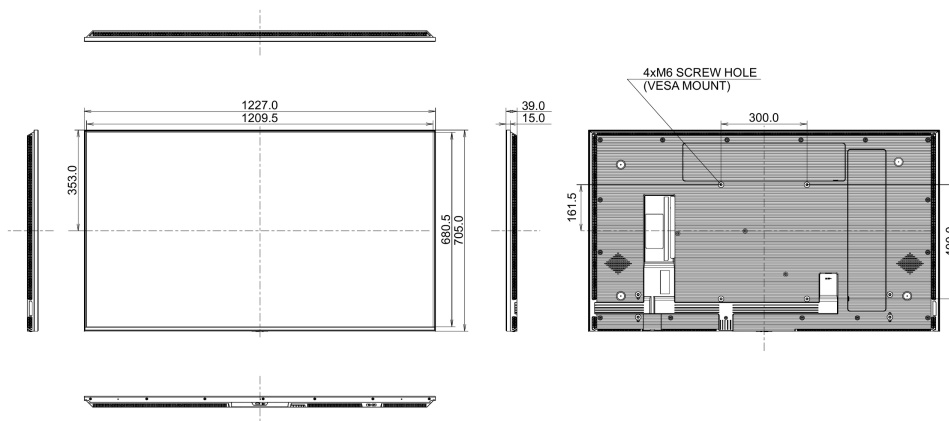

Energy efficiency class (Regulation (EU) 2017/1369)

G

REACH SVHC above 0.1%: Lead, Lead monoxide

09 DIMENSIONS / WEIGHT

Product dimensions 1248.4 x 719.2 x 46mm
W x H x D

Box dimensions W x H x D 1400 x 875 x 164mm

Weight (without box) 18.4kg

Weight (with box) 23.2kg

EAN code 4948570125616