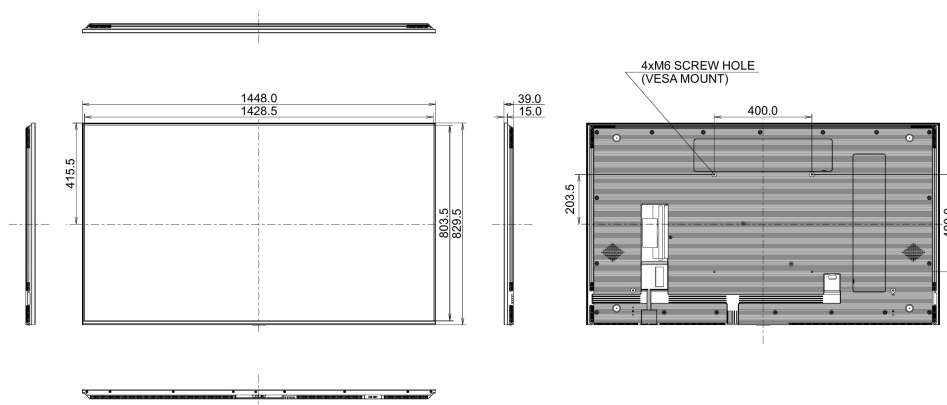

Energy efficiency class (Regulation (EU) 2017/1369)

G

REACH SVHC above 0.1%: Lead, Lead monoxide

09 DIMENSIONS / WEIGHT

Product dimensions 1467.7 x 842.4 x 46mm
W x H x D

Box dimensions W x H x D 1640 x 1020 x 178mm

Weight (without box) 26.3kg

Weight (with box) 33.9kg

EAN code 4948570125623

All trademarks and registered trademarks acknowledged. E & O E. Specification subject to change without notice. All LCD's comply with ISO-9241-307:2008 in connection with pixel defects. © **IYAMA CORPORATION. ALL RIGHTS RESERVED**