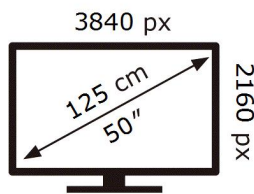

ENERG 

SAMSUNG

GU50TU7179U

109 kWh/1000h

ABCDEF **G**

131 kWh/1000h

2019/2013