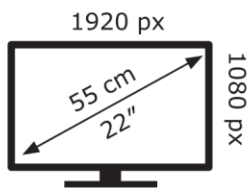

Energy Label for Customers in England, Scotland and

Wales

Energy Label for Customers in Republic of Ireland and

Northern Ireland

acer

EK221Q J0

**13** kWh/1000h

2019/2013