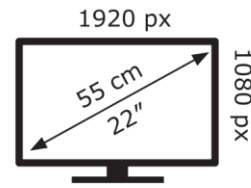

Energy Label for Customers in England, Scotland and

Wales

Energy Label for Customers in Republic of Ireland and

Northern Ireland

acer

EK221Q J0

13 kWh/1000h

2019/2013

acer

EK221Q J0

13 kWh/1000h

2019/2013