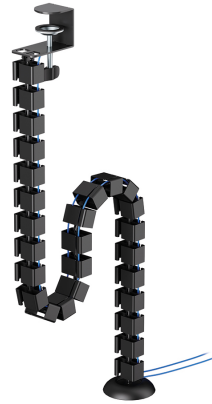

ADS06-131BL

NEOMOUNTS ADS06-131BL CABLE SPINE - CLAMP-ON DESIGN - UNIVERSAL

SPECIFICATIONS

GENERAL

Desk mount   Clamp

FUNCTIE

Height   135,7 cm
Width   9,94 cm
Depth   13,5 cm

INFORMATION

Color   Black
Main material   Steel
Warranty   5 year

*Please note: The inch sizes stated are just an indication, combined with the weight and VESA sizes. The maximum weight and VESA size are absolute restrictions for the products and should not be exceeded.

Neomounts