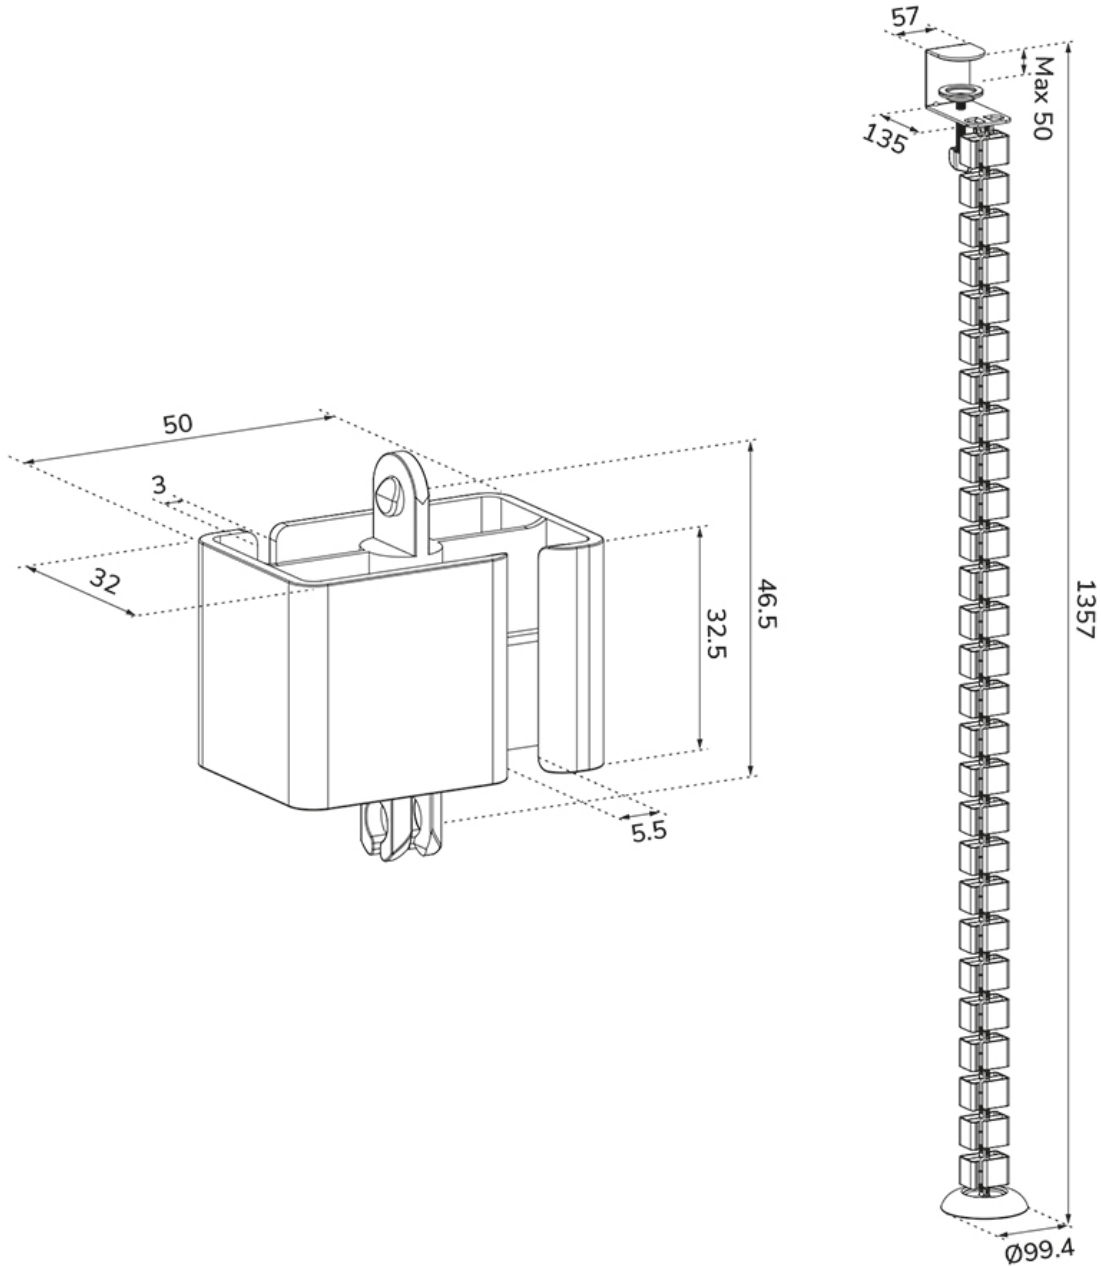

ADS06-131BL

NEOMOUNTS ADS06-131BL CABLE SPINE - CLAMP-ON DESIGN - UNIVERSAL

Neomounts

Measuring unit: mm