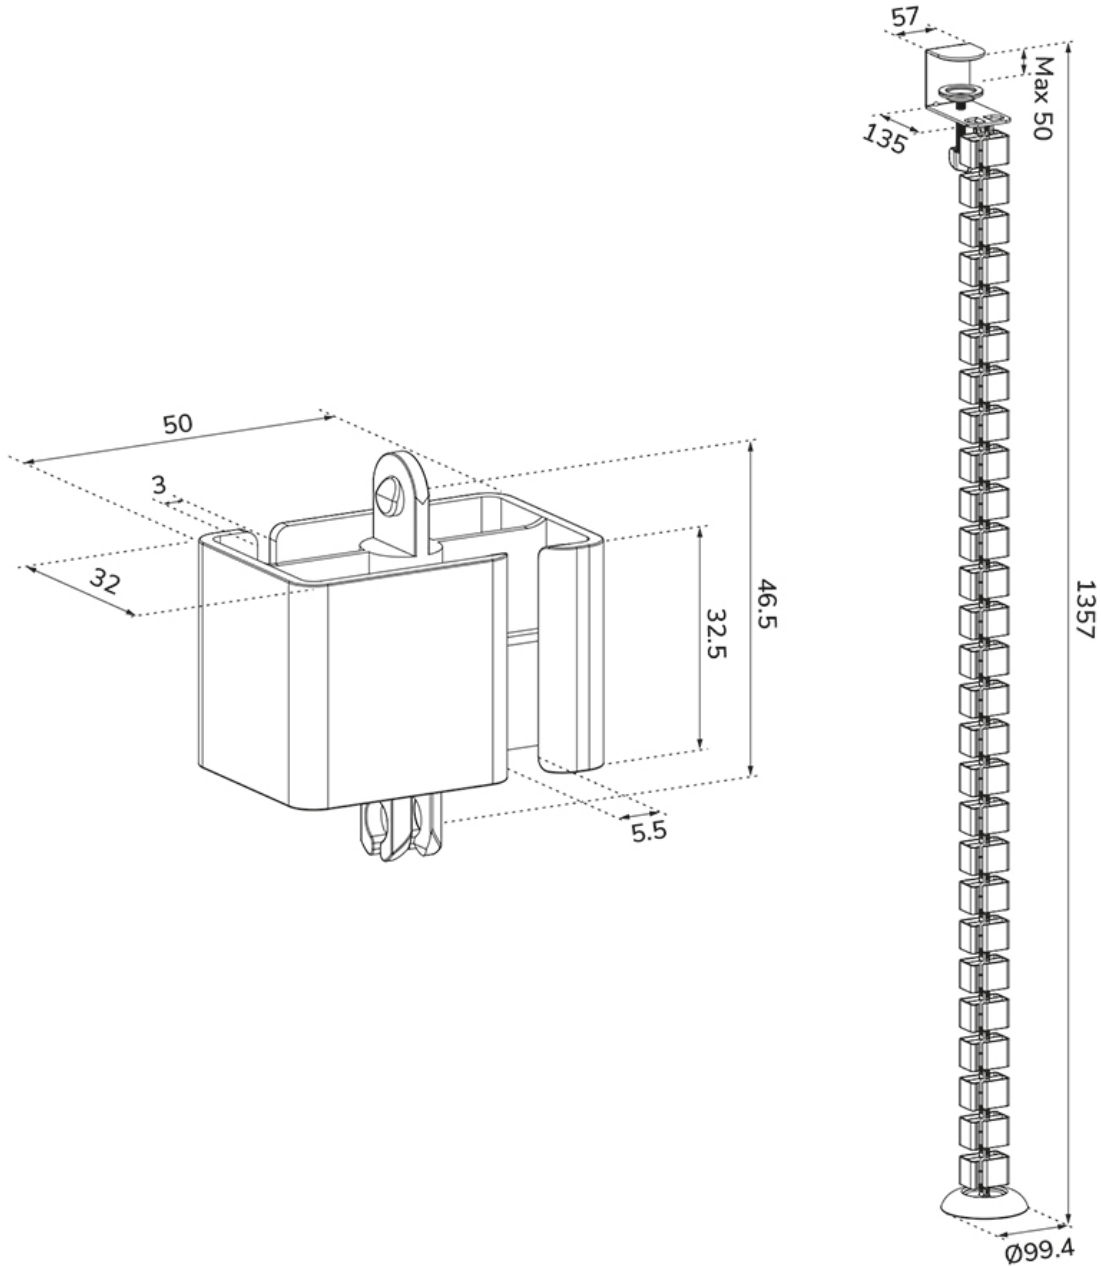

ADS06-131WH

NEOMOUNTS ADS06-131WH CABLE SPINE -
CLAMP-ON DESIGN - UNIVERSAL

Neomounts

Measuring unit: mm