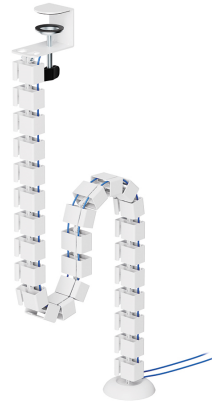

ADS06-131WH

NEOMOUNTS ADS06-131WH CABLE SPINE - CLAMP-ON DESIGN - UNIVERSAL

SPECIFICATIONS

GENERAL

Desk mount   Clamp

FUNCTIE

Height   135,7 cm
Width   9,94 cm
Depth   13,5 cm

INFORMATION

Color   White
Main material   Steel
Warranty   5 year

*Please note: The inch sizes stated are just an indication, combined with the weight and VESA sizes. The maximum weight and VESA size are absolute restrictions for the products and should not be exceeded.

Neomounts