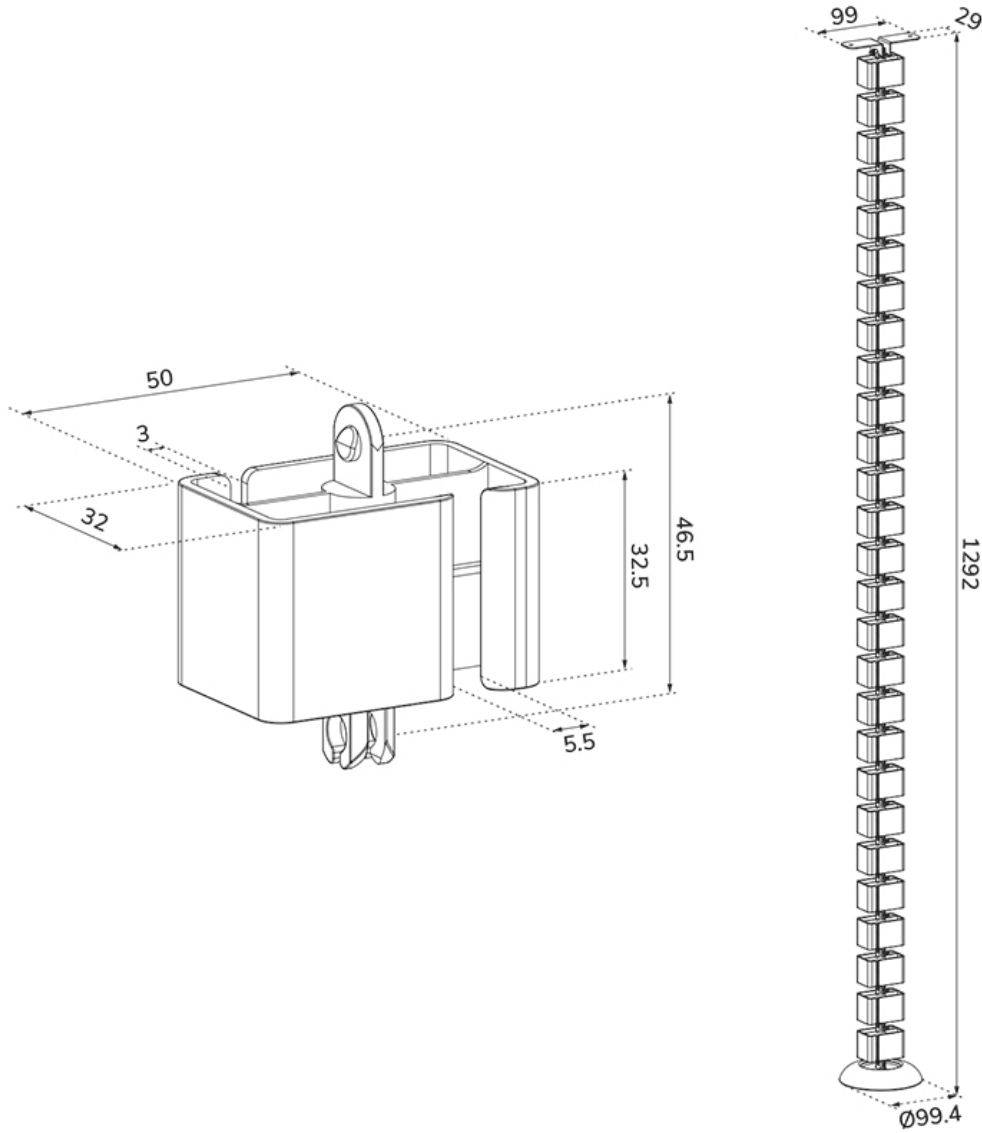

#### FUNCTIE

Height                              129,2 cm

Width                                9,94 cm

Depth                                3,2 cm

### Neomounts ADS06-130WH Cable spine - modular vertebrae - screw-mounted - universal - white

Organise your cables with the practical ADS06-130WH cable spine. Thanks to its modular design with 27 flexible segments, you can easily adjust the length to suit your setup. The dual cable channels neatly guide cables of all sizes, helping you maintain a neat, clutter-free workspace.

ADS06-130WH

NEOMOUNTS ADS06-130WH CABLE SPINE -  
SCREW-MOUNTED - UNIVERSAL

Neomounts

Measuring unit: mm