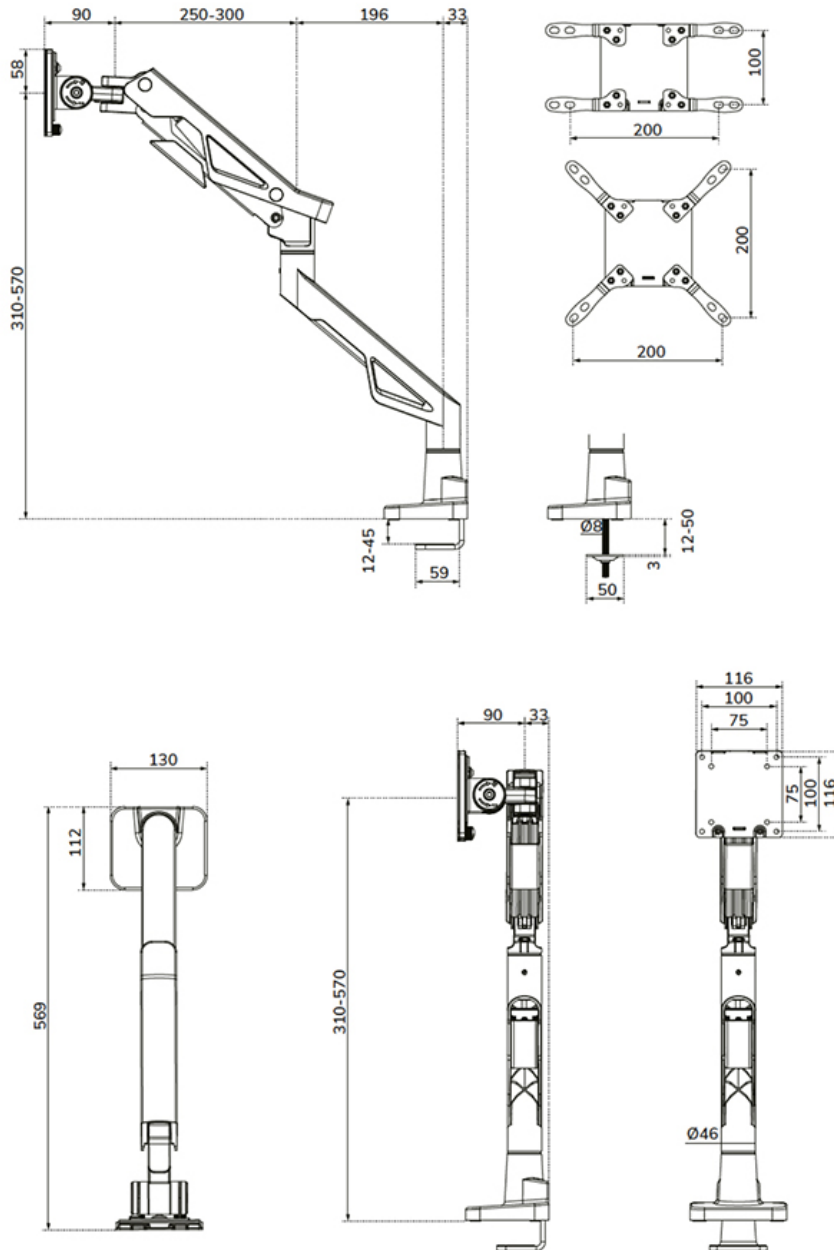

DS70-256BL1

NEOMOUNTS DS70-256BL1 GAMING MONITOR ARM 24-57" - GAS SPRING - TOPFIX - 180°-STOP

Neomounts

Measuring unit: mm