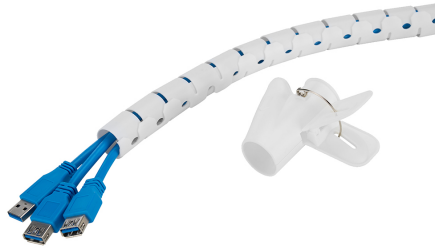

ADS06-142WH

SPECIFICATIONS

FUNCTIE

Height	200 cm
Width	2,5 cm
Depth	2,5 cm

INFORMATION

Color	White
Main material	Plastic
Warranty	5 year

*Please note: The inch sizes stated are just an indication, combined with the weight and VESA sizes. The maximum weight and VESA size are absolute restrictions for the products and should not be exceeded.

NEOMOUNTS ADS06-142WH CABLE SLEEVE - FOR 1-5 CABLES - UNIVERSAL

Neomounts

Neomounts

Neomounts ADS06-142WH Cable sleeve - for 1-5 cables - 25 mm - universal - white

Organise your cables with the practical ADS06-142WH cable sleeve. This flexible cable management sleeve, with a diameter of Ø25 mm, neatly accommodates up to five cables and can be cut to any desired length. The included cable guide clip makes it easy to insert and arrange your cables quickly in the sleeve. Achieve a clean and organized workspace with your cables neatly out of sight.

ADS06-142WH

NEOMOUNTS ADS06-142WH CABLE SLEEVE - FOR 1-5 CABLES - UNIVERSAL

Neomounts

Measuring unit: mm