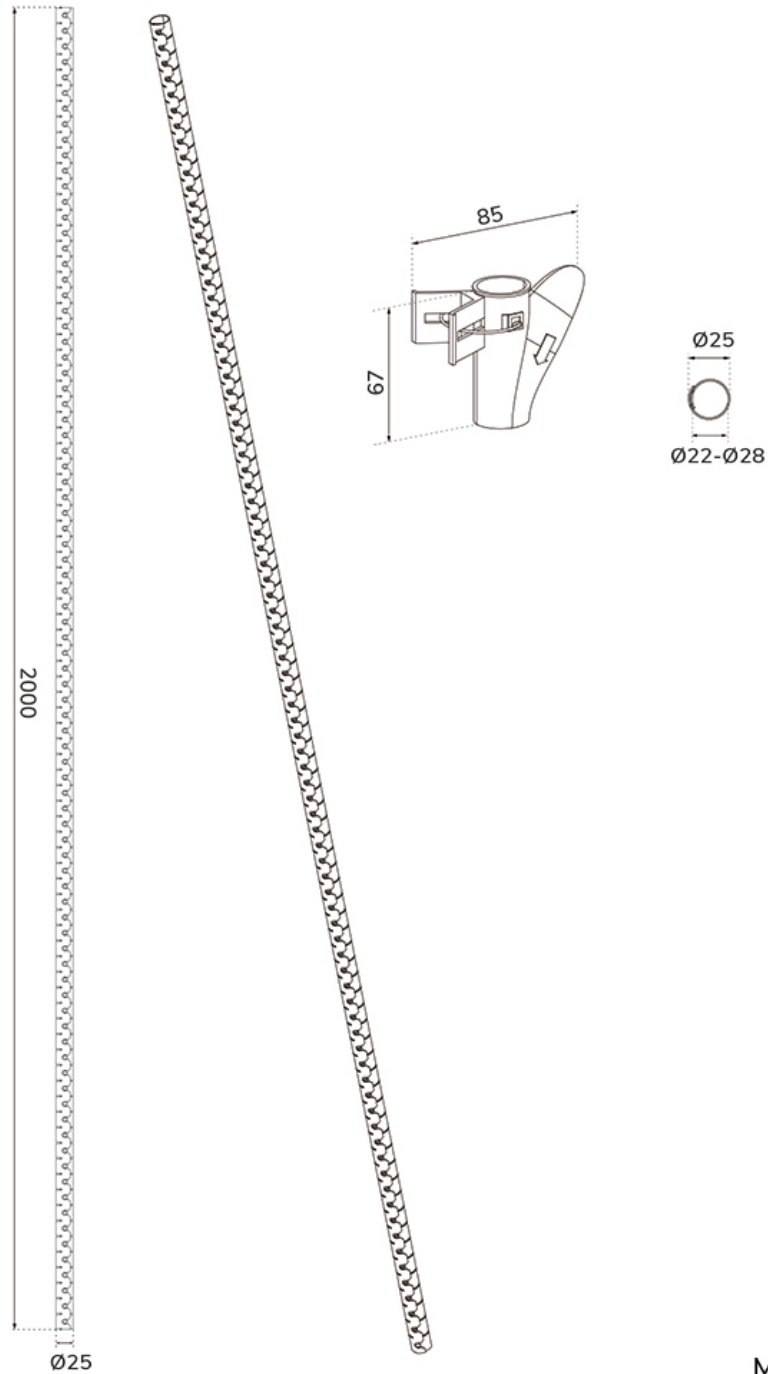

ADS06-142WH

SPECIFICATIONS

FUNCTIE

Height	200 cm
Width	2,5 cm
Depth	2,5 cm

INFORMATION

Color	White
Main material	Plastic
Warranty	5 year

*Please note: The inch sizes stated are just an indication, combined with the weight and VESA sizes. The maximum weight and VESA size are absolute restrictions for the products and should not be exceeded.

NEOMOUNTS ADS06-142WH CABLE SLEEVE - FOR 1-5 CABLES - UNIVERSAL

Neomounts

Neomounts

Neomounts ADS06-142WH Cable sleeve - for 1-5 cables - 25 mm - universal - white

Organise your cables with the practical ADS06-142WH cable sleeve. This flexible cable management sleeve, with a diameter of Ø25 mm, neatly accommodates up to five cables and can be cut to any desired length. The included cable guide clip makes it easy to insert and arrange your cables quickly in the sleeve. Achieve a clean and organized workspace with your cables neatly out of sight.

ADS06-142WH

NEOMOUNTS ADS06-142WH CABLE SLEEVE - FOR 1-5 CABLES - UNIVERSAL

Neomounts

Measuring unit: mm