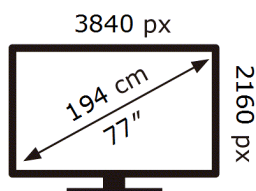

ENERG 

Samsung

GQ77S94FAE

125 kWh/1000h

ABCDEF **G**

344 kWh/1000h

2019/2013