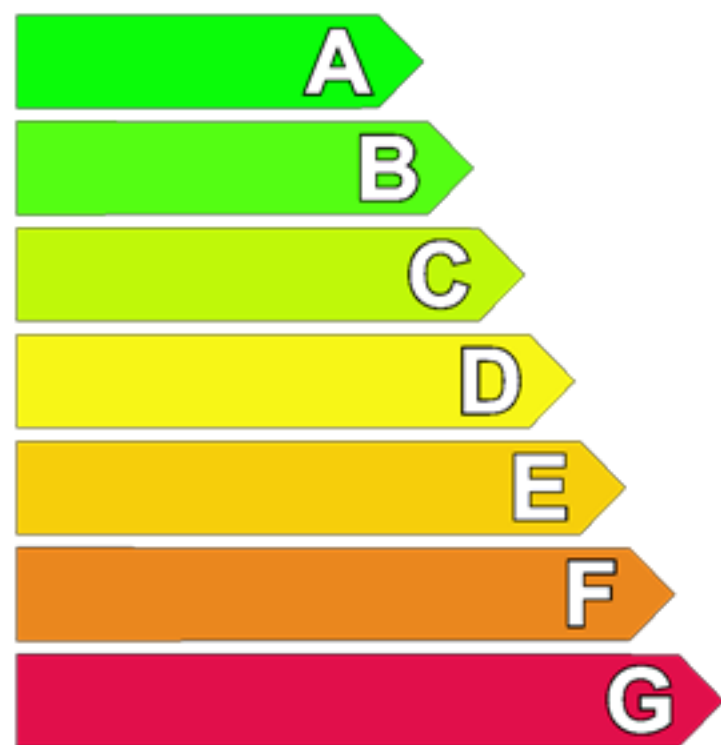

Energy

Manufacturer

gorenje

Model

GI821FM

More efficient

Less efficient

Energy consumption (kWh)

Heating function:

Conventional

0.00

Forced air convection

0.00

(Based on standard load)

Usable volume (litres)

0.0

Size:

Small

—

Medium

—

Large

—

Noise